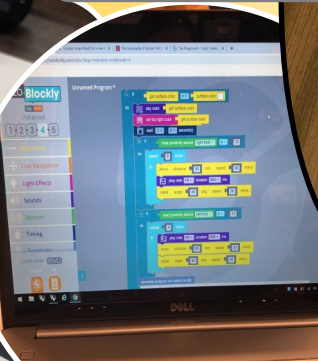

SCIENCE AND MATHEMATICS EDUCATION INSTITUTE **MAKERVAN**

Programs for K-12th grade:

Squishy Circuits– Use conductive and insulating dough to learn the basics of electrical circuits.

Stomp Rockets– Make paper rockets and use a self-constructed launch pad to launch the rockets.

Slime–Learn about the chemical reactions that make that squishy, gooey, rubbery slime!

Paper Roller Coasters– A fun way to learn the physics of energy and motion, as well as the importance of the engineering design process.

Thermal Imaging– Using the heat given off by an object to produce an image. Programs range by design according to academic need.

Robotics and Coding–

- -Little bits
- -LEGO robotic kits
- -Bristle Bots
- -Scribble Bots
- -Ozobots
- -Edison Robots

MORE programs listed on
www.fhsu.edu/smei

MakerVan Activities for all ages:

3D Printing– 3D Design and print 3D objects

Planetarium– A portable digital planetarium with inflatable dome to discover the universe.

High Altitude Balloon– Launch from your school!

—Programs range by design according to academic needs.

We can custom design programs,
please contact 785-628-4538 or
gglaunchbaugh@fhsu.edu.

MakerVan mileage cost varies by distance,
number of participants and program.

**For more activities,
visit
www.fhsu.edu/smei**