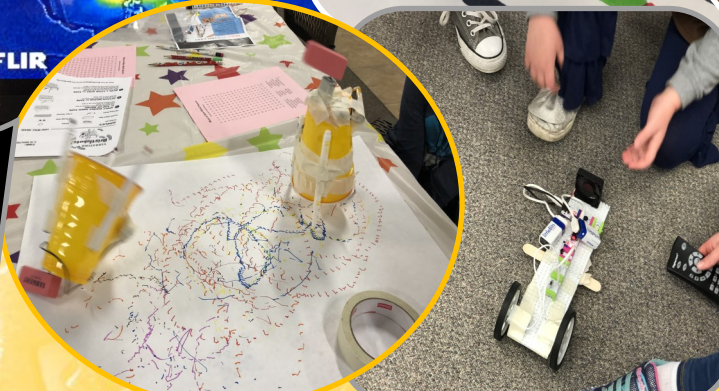

SCIENCE AND MATHEMATICS EDUCATION INSTITUTE **MAKERVAN**

Programs for K-12th grade:

Squishy Circuits– Use conductive and insulating dough to learn the basics of electrical circuits.

Stomp Rockets– Make paper rockets and use a self-constructed launch pad to launch the rockets.

Slime–Learn about the chemical reactions that make that squishy, gooey, rubbery slime!

Paper Roller Coasters– A fun way to learn the physics of energy and motion, as well as the importance of the engineering design process.

Thermal Imaging– Using the heat given off by an object to produce an image. Programs range by design according to academic need.

Robotics and Coding–

- -Little bits
- -LEGO robotic kits
- -Bristle Bots
- -Scribble Bots
- -Ozobots
- -Edison Robots

MORE programs listed on
www.fhsu.edu/smei

MakerVan Activities for all ages:

3D Printing– 3D Design and print 3D objects

Planetarium– A portable digital planetarium with inflatable dome to discover the universe.

High Altitude Balloon– Launch from your school!

—Programs range by design according to academic needs.

We can custom design programs,
please contact 785-628-4538 or
gglaunchbaugh@fhsu.edu.

MakerVan mileage cost varies by distance,
number of participants and program.

**For more activities,
visit
www.fhsu.edu/smei**