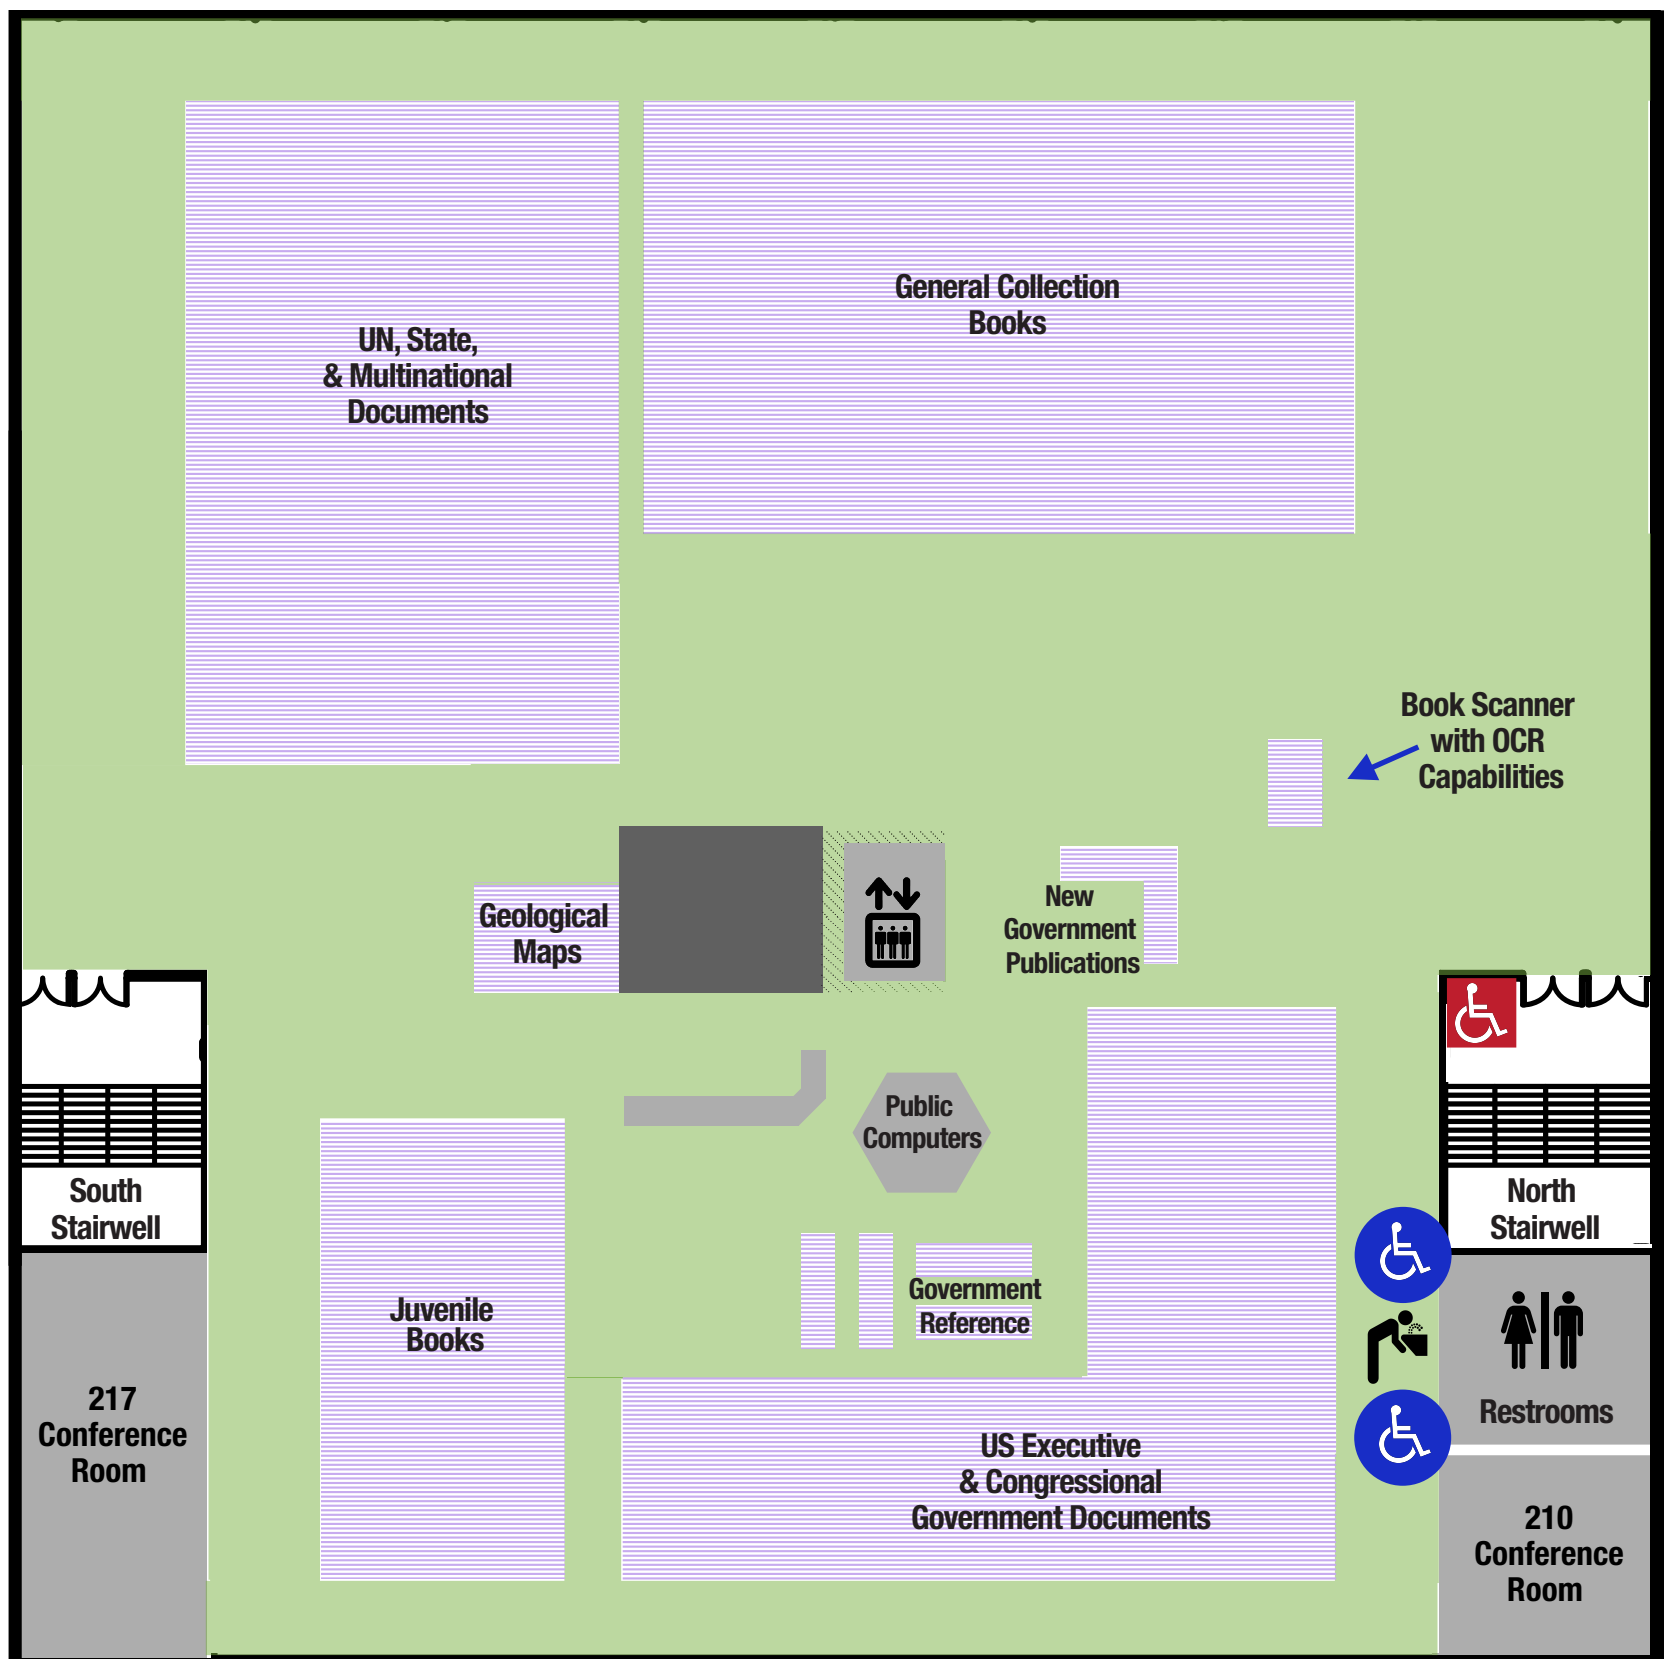

ACCESSIBILITY SERVICES

Lower Level

FORSYTH LIBRARY & LEARNING COMMONS

Legend

ADA Automatic Door

Area of Rescue Assistance

Point of Interest

Quiet Space

ACCESSIBILITY SERVICES

Level 1

FORSYTH LIBRARY & LEARNING COMMONS

Legend

- | | | |
|--|---|---|
|  ADA Automatic Door |  Quiet Space |  Not Wheelchair Accessible |
|  Assistance |  Public Space |  May Require Assistance |
|  Point of Interest |  Area of Rescue Assistance (Emergency) |  Vending Machines |
|  Elevator |  Water Fountain |  Restrooms |

FORT HAYS STATE UNIVERSITY
FORSYTH LIBRARY

Need help?
Visit the
Learning Commons Desk
on the Main Level
or call 785-628-4434

ACCESSIBILITY SERVICES

Level 2

FORSYTH LIBRARY & LEARNING COMMONS

Legend

-  ADA Automatic Door
-  Area of Rescue Assistance
-  Point of Interest
-  Quiet Space
-  Public Space
-  May Require Assistance
-  Elevator
-  Water Fountain
-  Restrooms