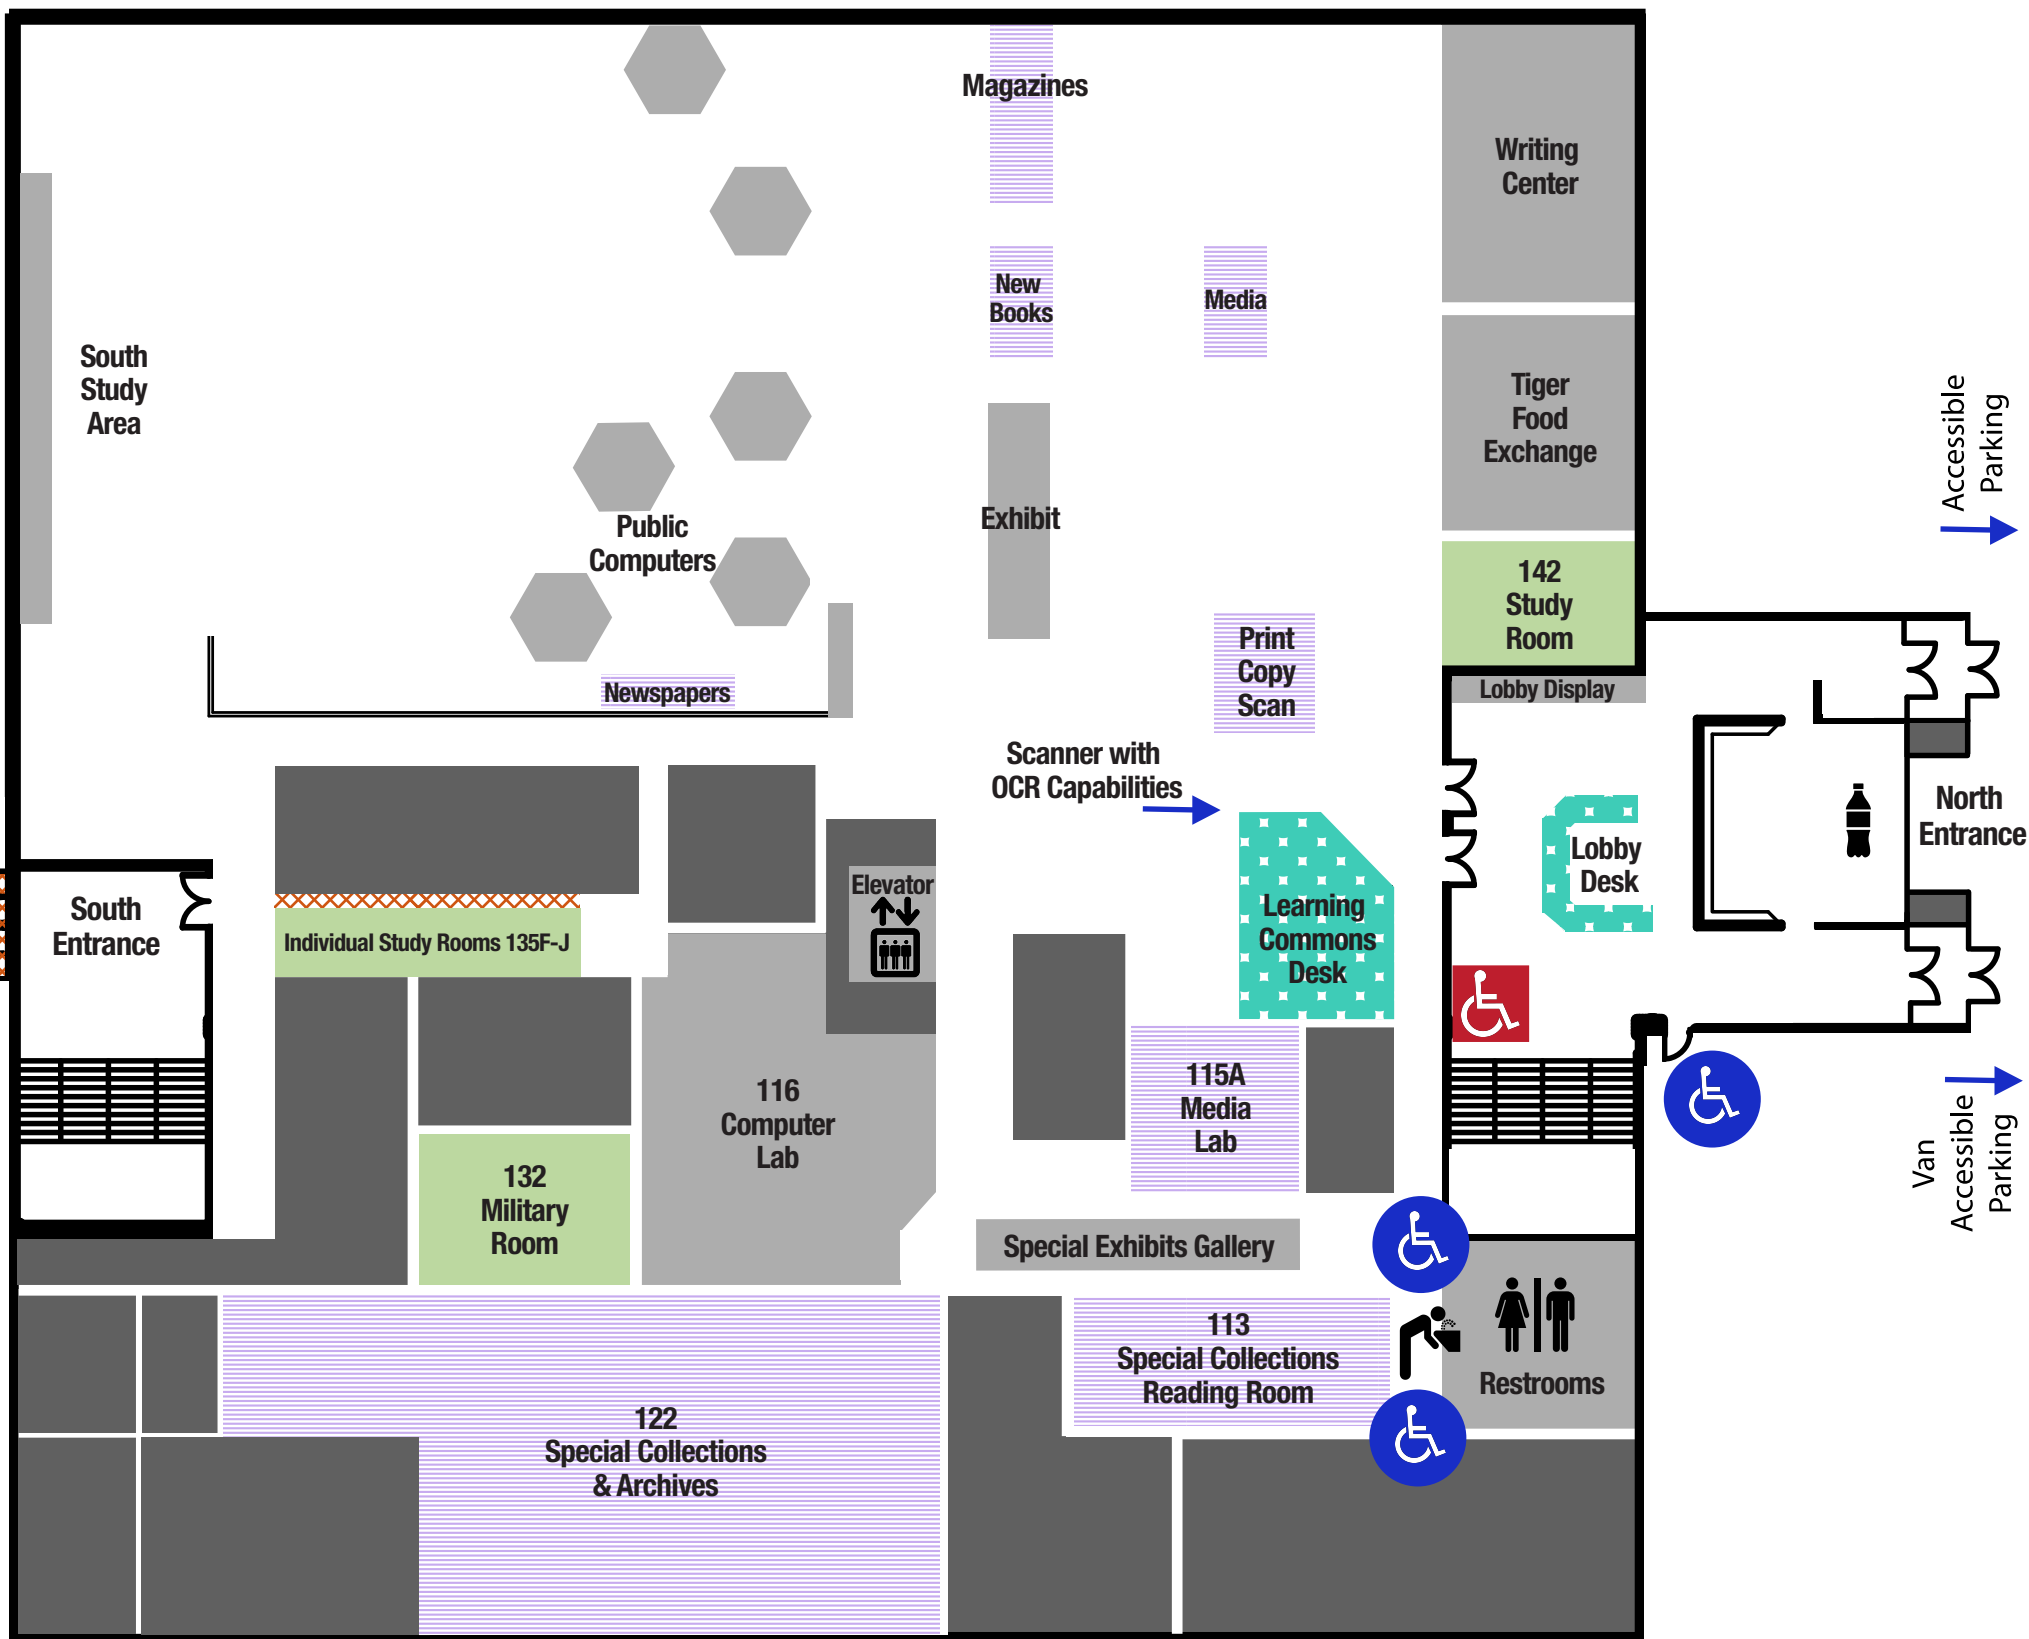

ACCESSIBILITY SERVICES

Lower Level

FORSYTH LIBRARY & LEARNING COMMONS

Legend

ADA Automatic Door

Area of Rescue Assistance

Point of Interest

Quiet Space

Public Space

May Require Assistance

Elevator

Water Fountain

Restrooms

Need help?

Visit the
Learning Commons Desk
on the Main Level
or call 785-628-4434

FORT HAYS STATE UNIVERSITY
FORSYTH LIBRARY

ACCESSIBILITY SERVICES

Level 1

FORSYTH LIBRARY & LEARNING COMMONS

Legend

- | | | |
|--|---|---|
|  ADA Automatic Door |  Quiet Space |  Not Wheelchair Accessible |
|  Assistance |  Public Space |  May Require Assistance |
|  Point of Interest |  Area of Rescue Assistance (Emergency) |  Vending Machines |
|  Elevator |  Water Fountain |  Restrooms |