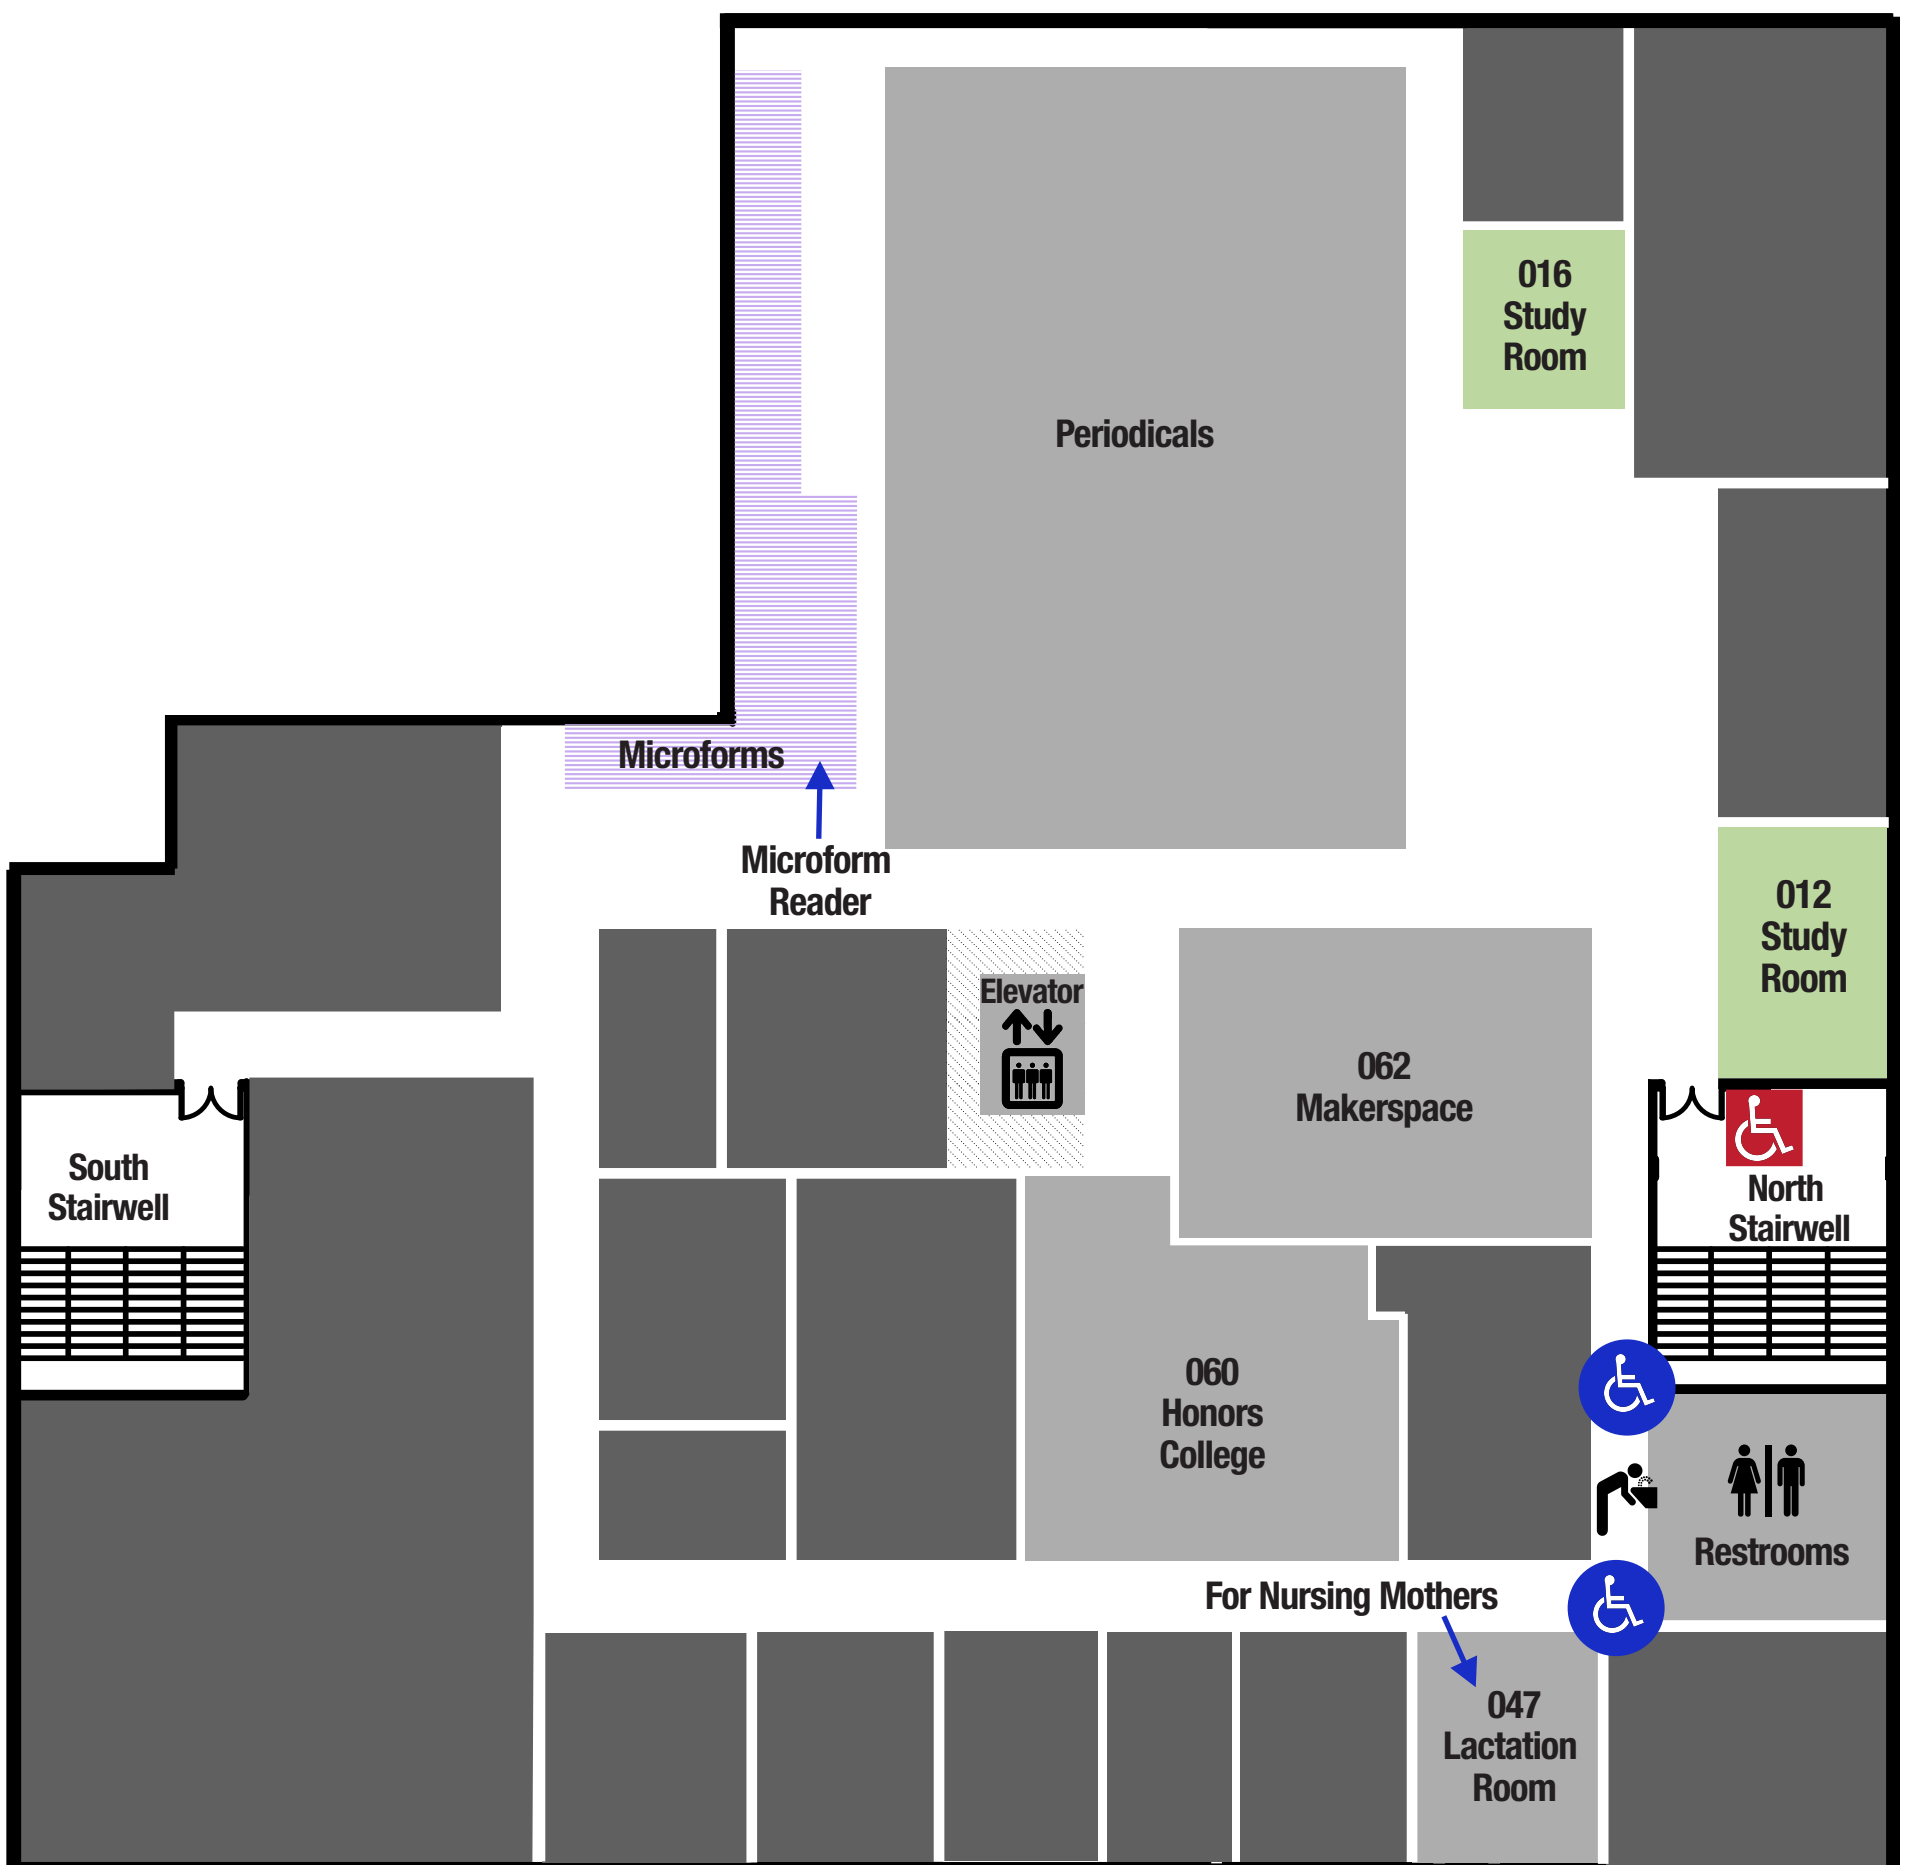

ACCESSIBILITY SERVICES

Lower Level

FORSYTH LIBRARY & LEARNING COMMONS

Legend

ADA Automatic Door

Area of Rescue Assistance

Point of Interest

Quiet Space

Public Space

May Require Assistance

Elevator

Water Fountain

Restrooms

Need help?

Visit the
Learning Commons Desk
on the Main Level
or call 785-628-4434

FORT HAYS STATE UNIVERSITY
FORSYTH LIBRARY

ACCESSIBILITY SERVICES

Level 1

FORSYTH LIBRARY & LEARNING COMMONS

Legend

- | | | |
|--|---|---|
|  ADA Automatic Door |  Quiet Space |  Not Wheelchair Accessible |
|  Assistance |  Public Space |  May Require Assistance |
|  Point of Interest |  Area of Rescue Assistance (Emergency) |  Vending Machines |
|  Elevator |  Water Fountain |  Restrooms |