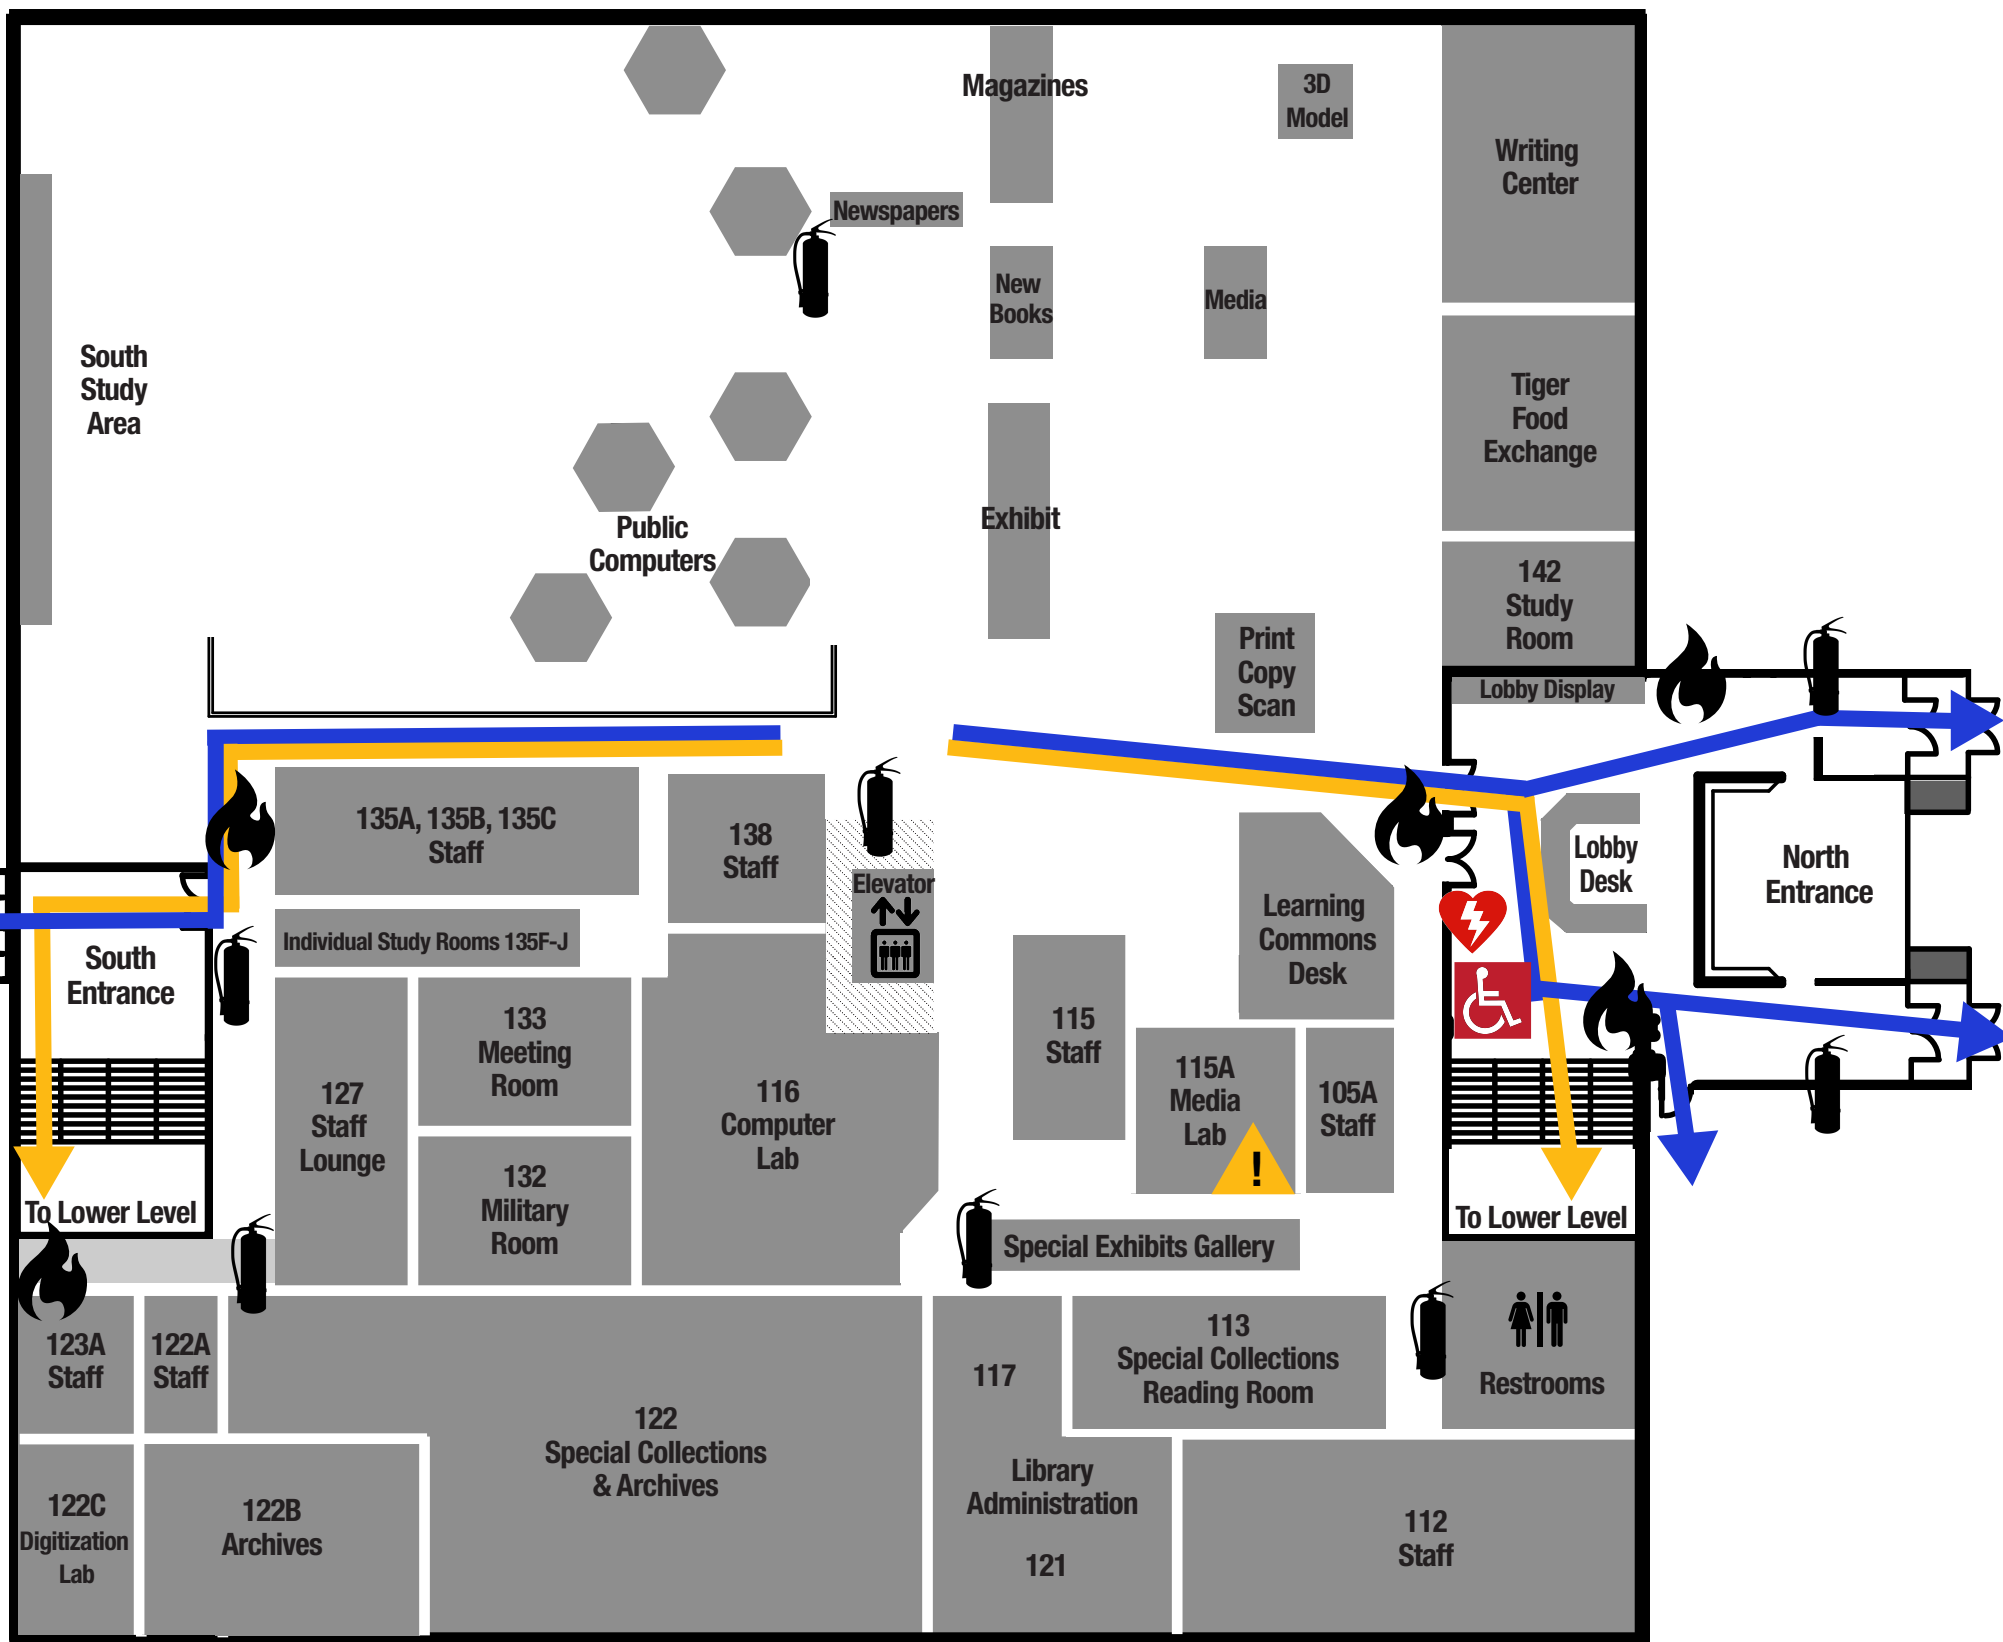

## Legend

 Fire Route

Pull Down Fire Alarm

Fire Extinguisher

AED

Tornado Route

Area of Rescue Assistance

Disaster Supply Kit