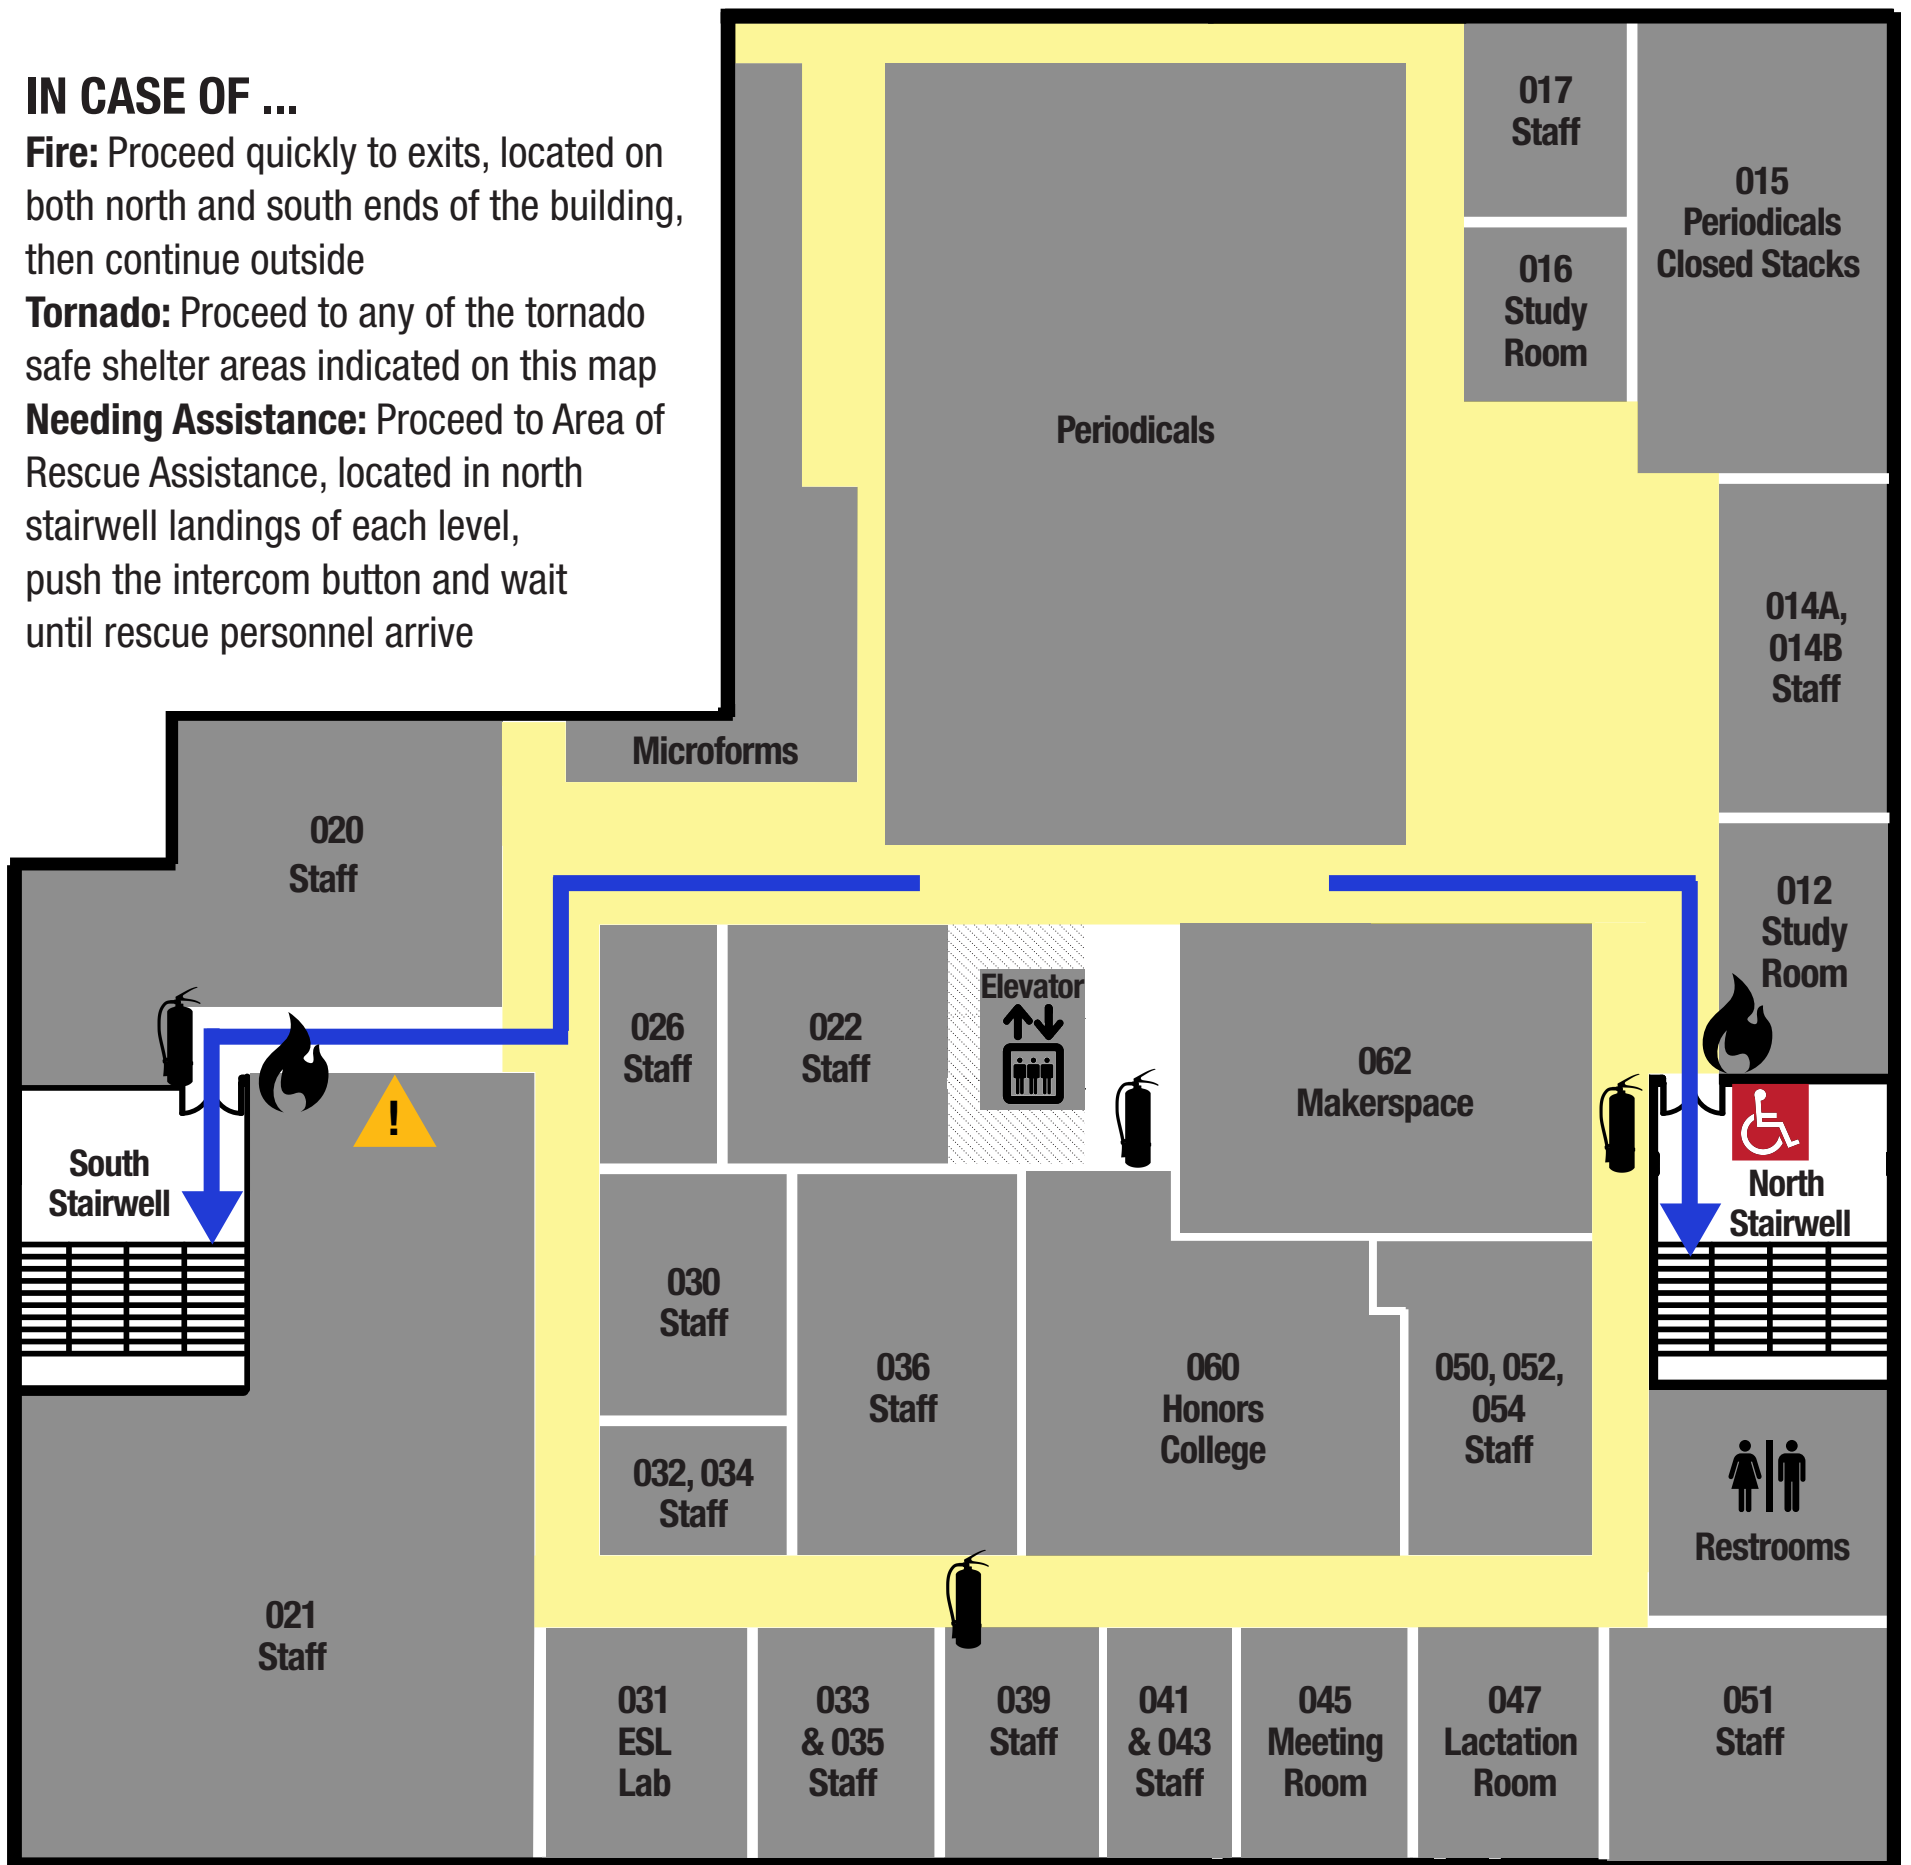

EMERGENCY ROUTE MAP

Lower Level

FORSYTH LIBRARY & LEARNING COMMONS

Legend

Fire Route

Pull Down Fire Alarm

Fire Extinguisher

Tornado Safe Shelter Area

Area of Rescue Assistance

Disaster Supply Kit

IN CASE OF ...

Fire: Proceed quickly to exits, located on both north and south ends of the building, then continue outside

Tornado: Proceed to any of the tornado safe shelter areas indicated on this map

Needing Assistance: Proceed to Area of Rescue Assistance, located in north stairwell landings of each level, push the intercom button and wait until rescue personnel arrive

FORT HAYS STATE UNIVERSITY
FORSYTH LIBRARY

CALL

Emergency:
911

University Police:
785-628-5304

Hays Police:
785-625-1011