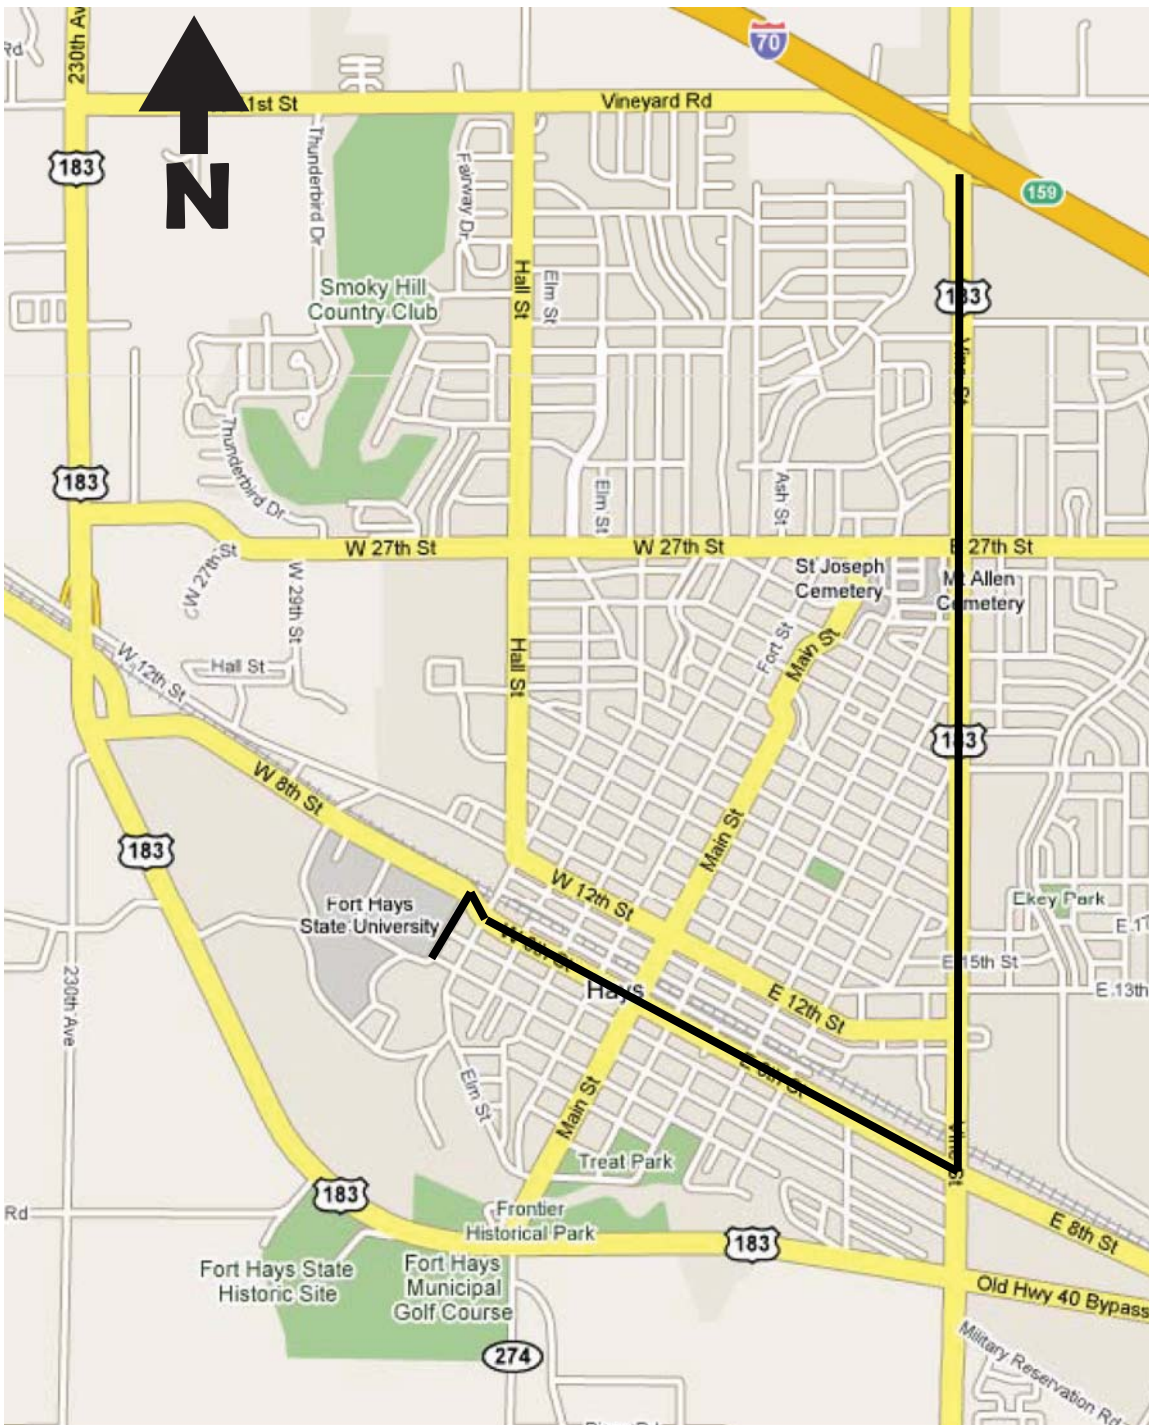

Truck Friendly Driving Directions

To get to Beach/Schmidt from I-70 take the 159 exit south. Drive south 2.5 miles to 8th St. Turn west on 8th St. Drive 1.5 west to Park St. Turn south on Park St. Drive .5 mile south to the blinking stop light. Follow the curve around back to the west the entrance to the loading is 150 yards past the stop light on the south side of the road.

See attached maps on this page and the next for direction clarity.

Campus Map
on next page.

The loading area is located on the west side of Sheridan Hall.
Extra truck parking is located in the Cunningham Hall Parking Lot.