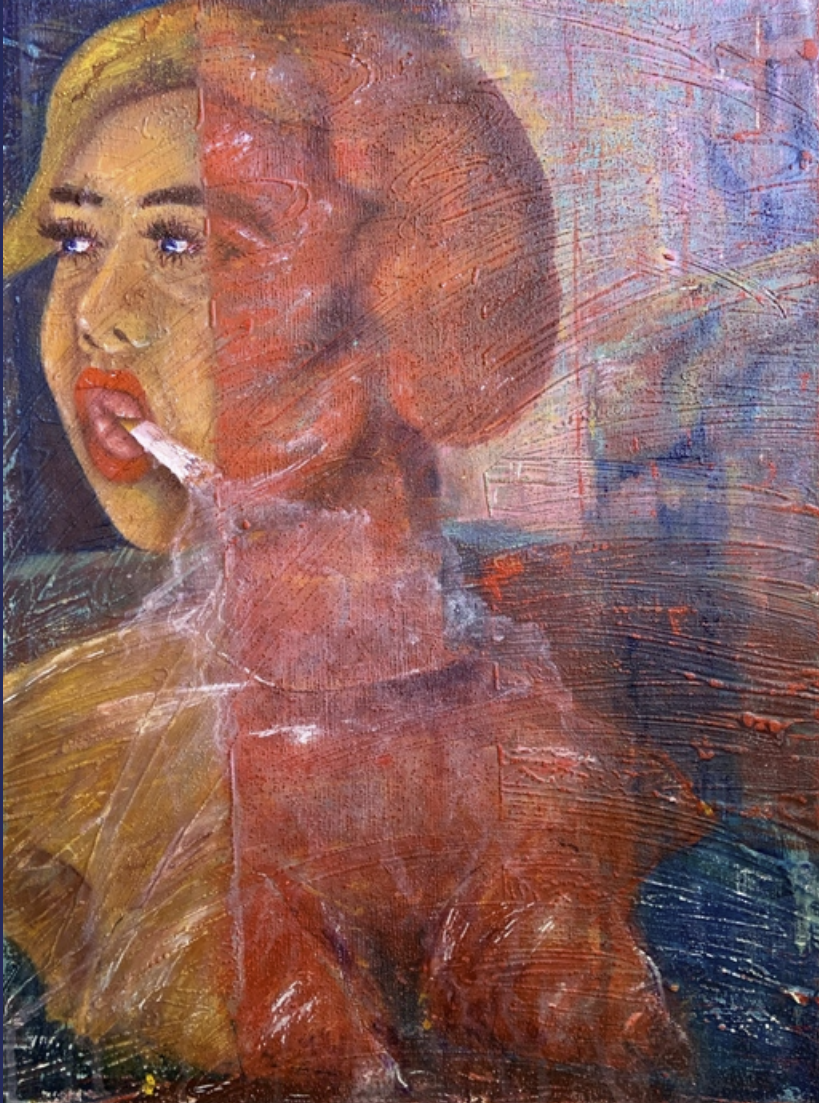

keep scrubbing

Addison Westoff

Acrylic and Modeling Paste on Canvas

24" x 18" x 1"

2020

$300