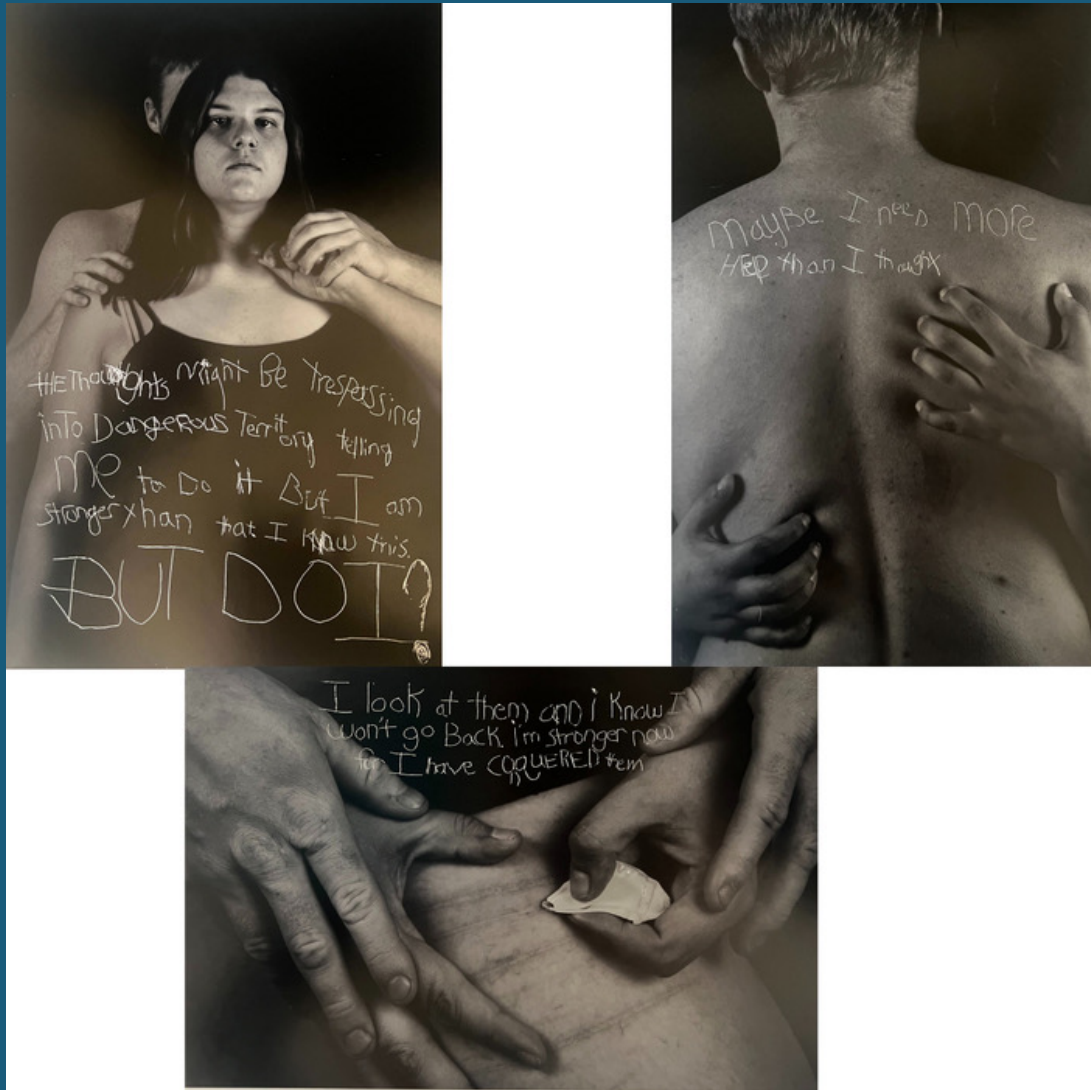

Daniel Self

Daniel H. Perez Hernandez
Charcoal
NFS

Deep Thoughts

Haleigh Raber

Inkjet Print

\$175

Don't Freak Out

Easton Bradbury
Charcoal
NFS