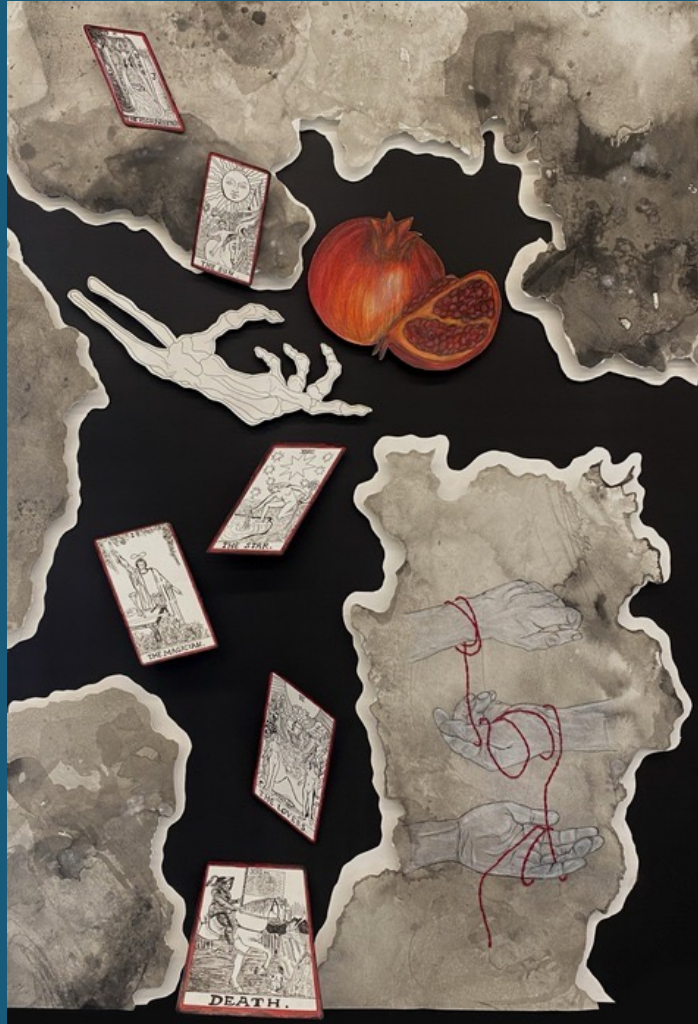

Memento Mori: The Hands of Fate

Jaelynn Sutter
Mixed Media
NFS