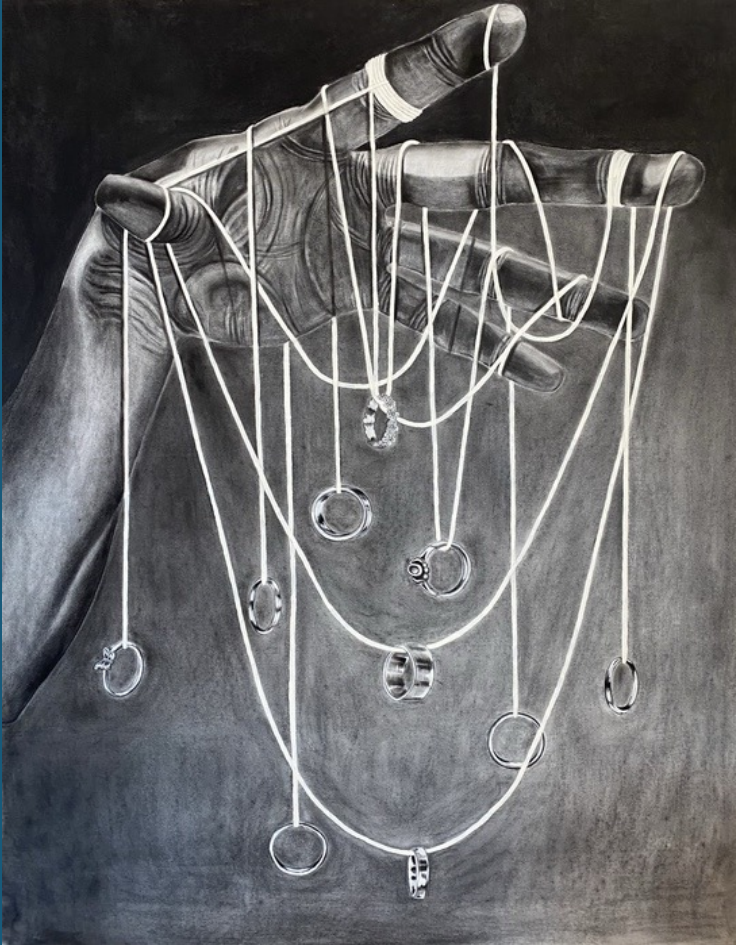

Rings on a String

Madison Gleason
Charcoal
NFS

$200 Earl O. & Winona M. Field Scholarship Recipient