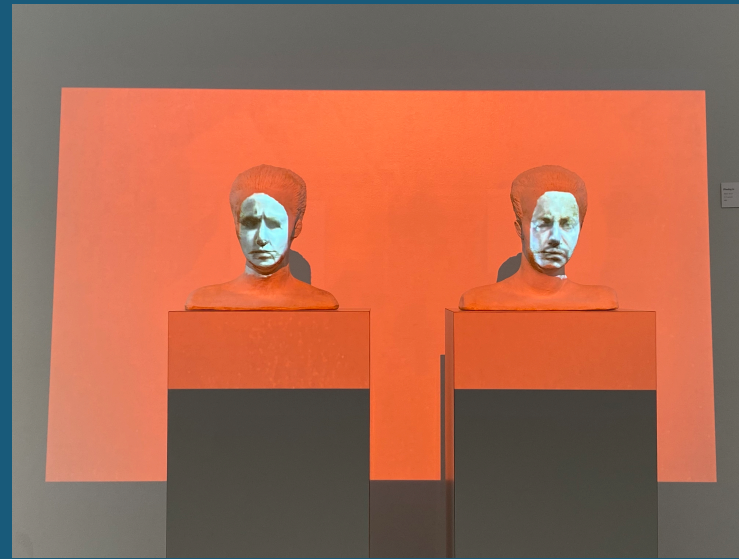

Blending In

Mason Cloud
Ceramic and digital projection
NFS