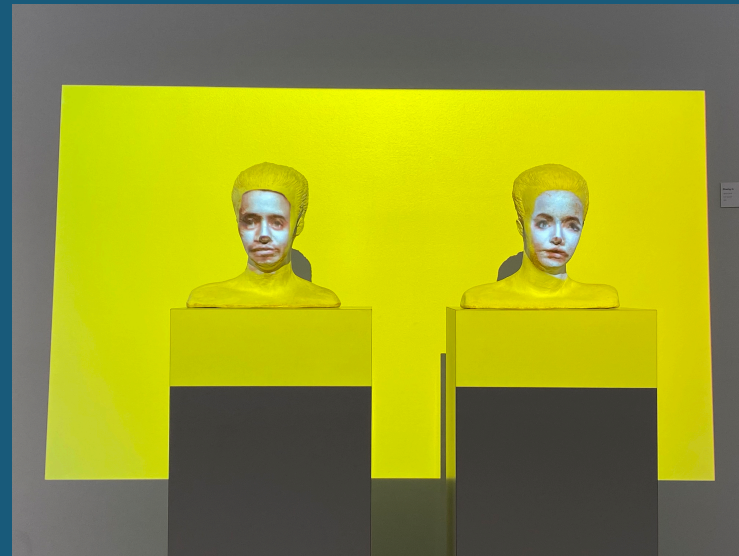

Blending In

Mason Cloud
Ceramic and digital projection
NFS