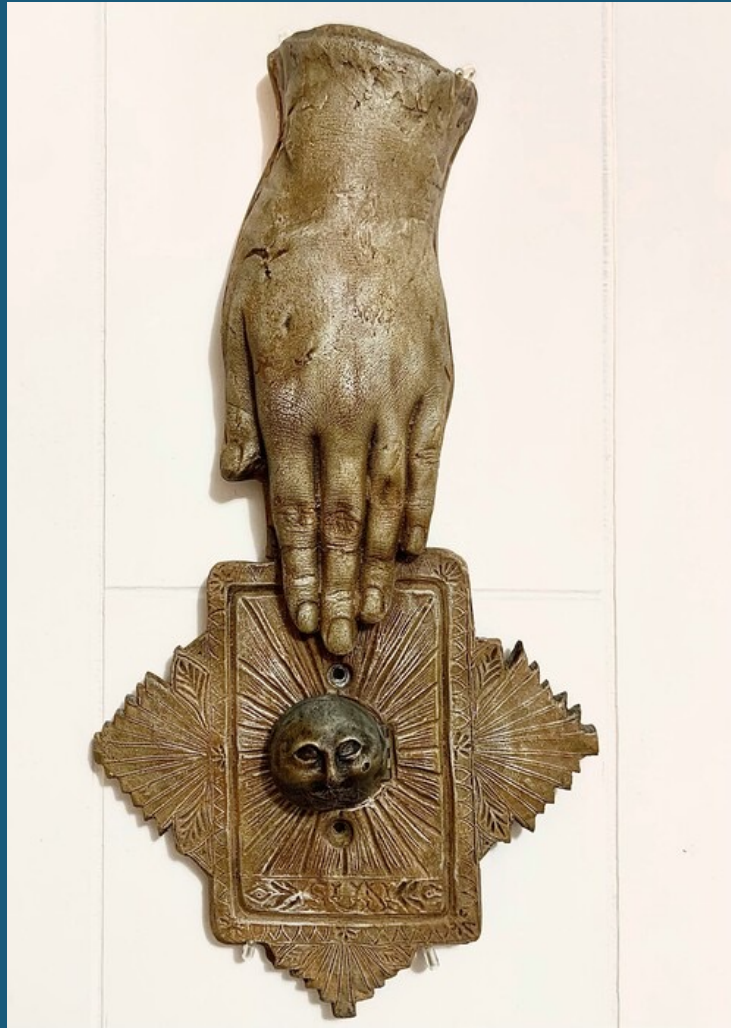

My Taro

Jullian Lewin
Aluminum
NFS