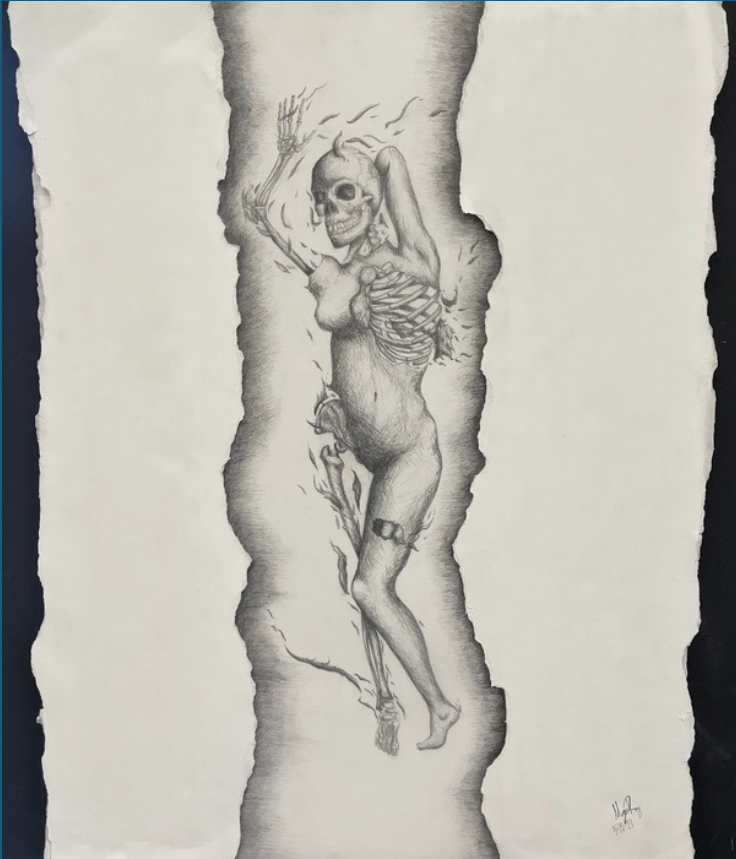

Isabel Dixon

Printmaking Lithography- Black print ink on paper

NFS

kismet

Garrett Carver
Inktense paint
\$107

LEAKAGE

PJ Stauffer
Fiber Art
NFS

\$200 Earl O. & Winona M. Field Scholarship Recipient