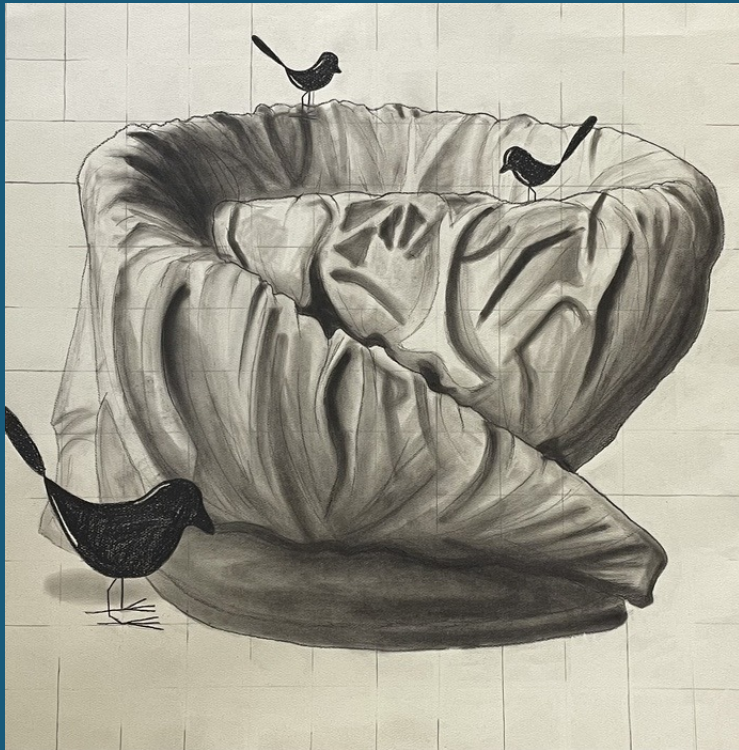

Katie Vaughn
Graphic Design
NFS

Ataraxia

Sadie McCary
Ink on Paper
\$300

Bat-Shit Crazy

Mariah Dechant
Charcoal
\$250

Christo Uncorked

Rachel Calvin
Charcoal
NFS

Color Void Dominoes