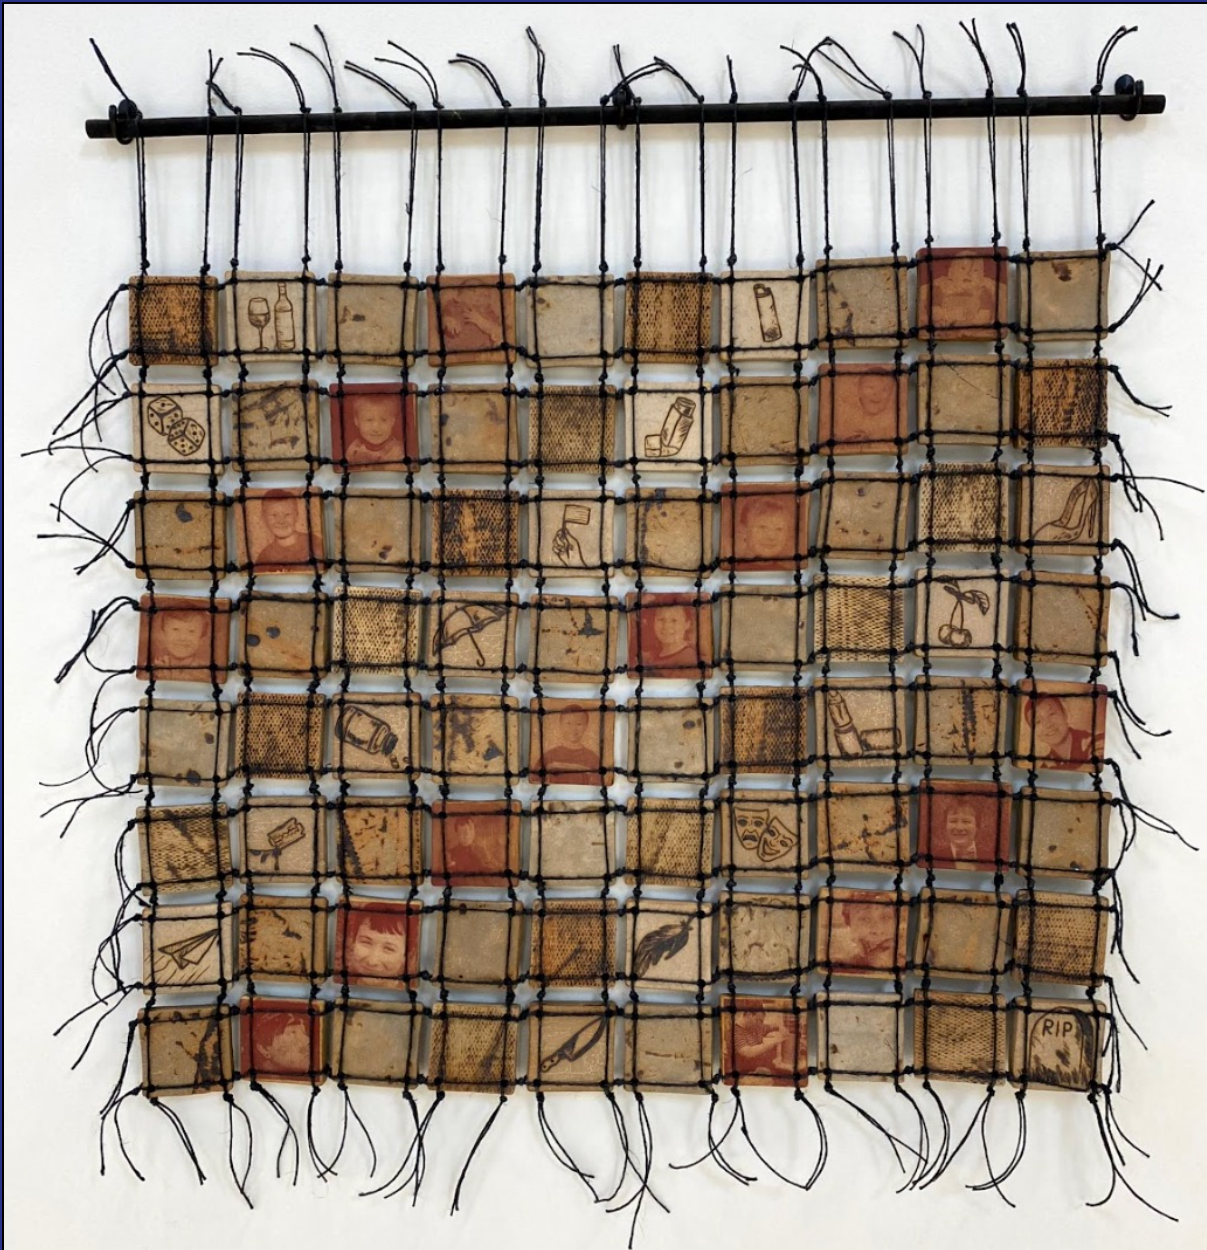

Fragments of My Life

Stoneware, ceramic decals, jute

Approx. 2.5' x 3'

$750