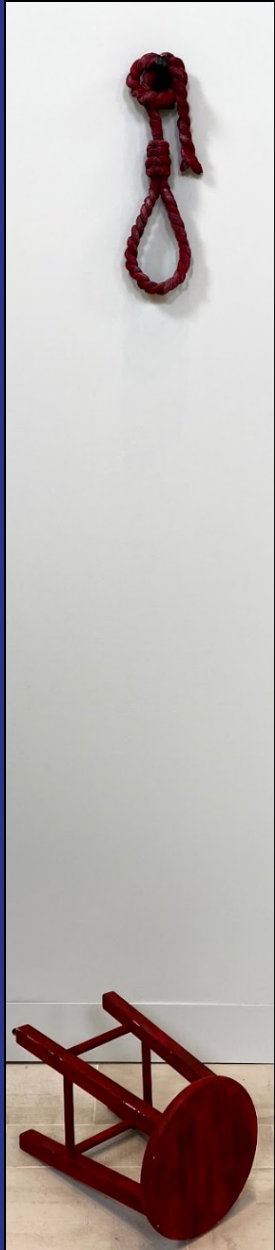

Materials

Approx. 2.25' x 1.5' x .75'

\$1,000

Broken Memories

Half and half clay, underglaze, and wood

Approx. 1' x 1' x .5'

\$25 each

You Gave Me Purpose

Stoneware, hemp, wood

Approx. 3' x 6' x 6'

\$1,000

Escape

Half and half clay, cast iron, wood

Approx. 9' x 1.5' x 2'

\$500

You Showed Me Peace

Stoneware, hemp

Approx. 3' x .5' x .75'

\$150

You Showed Me Abuse

Stoneware, hemp

Approx. 3' x .5' x .75'

\$150

Sidnelv