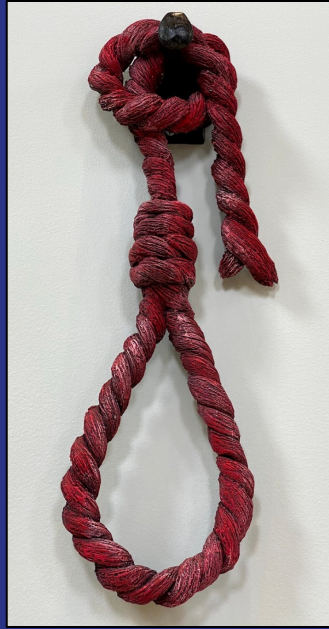

Escape

Half and half clay, cast iron, wood

Approx. 9' x 1.5' x 2'

$500