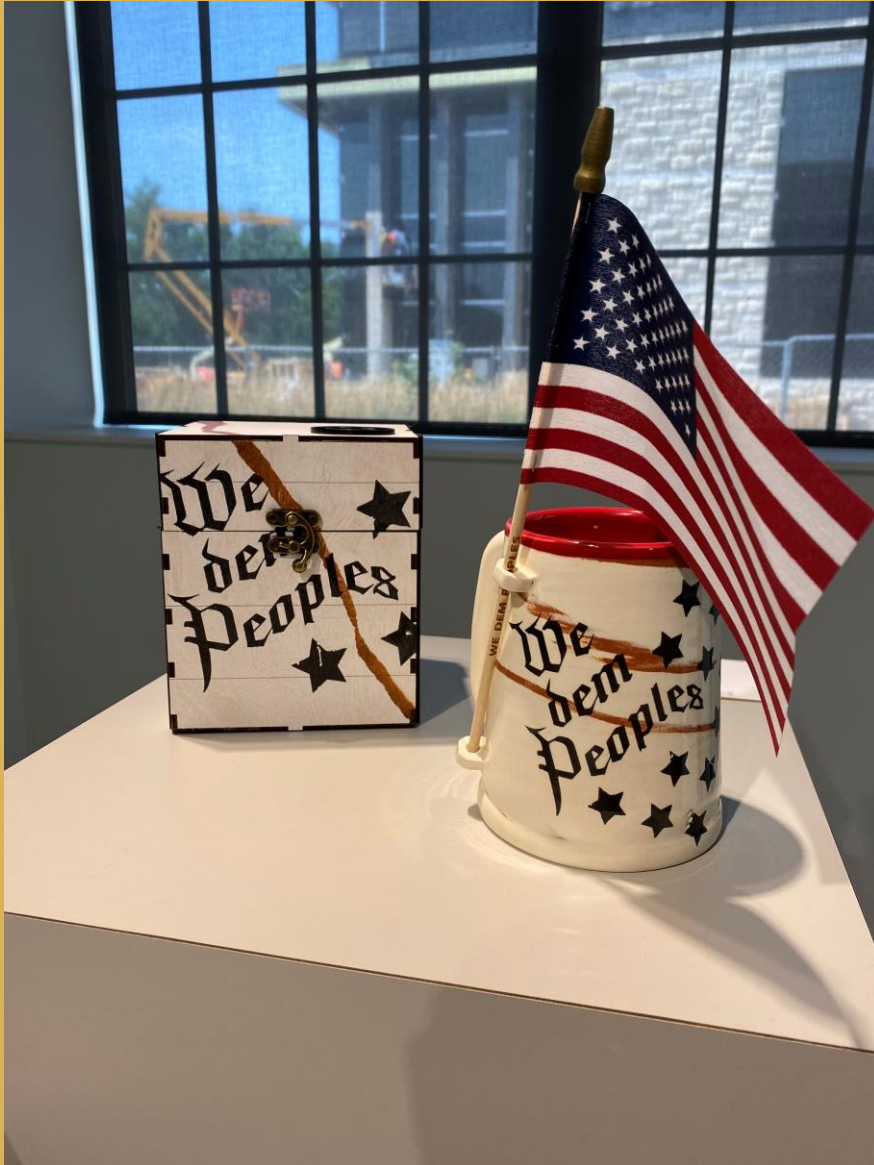

NFS

MT

FORT HAYS STATE UNIVERSITY'S
MOSS-THORNS
GALLERY of ART

& The Patricia A. Schmidt Gallery Lobby

Horseshoe Mug

Delvin Goode

Wheel Thrown, White and Red Earthenware Mix
with Cassius accents, with a Birch Wood and
Epoxy Resin Coaster with embedded metal
horseshoe

NFS

MT

FORT HAYS STATE UNIVERSITY'S
MOSS-THORNS
GALLERY of ART

& The Patricia A. Schmidt Gallery Lobby

We Dem Peoples Mug

Delvin Goode

Wheel Thrown, Nara Porcelain, Speedball

Underglaze graphics, with a custom laser cut
birch wood box with painted graphics, with a
laser etched American flag

NFS

MT

FORT HAYS STATE UNIVERSITY'S
MOSS-THORNS
GALLERY of ART

& The Patricia A. Schmidt Gallery Lobby

We Dem Peoples Mug

Delvin Goode

Wheel Thrown, White and Red Earthenware,
Speedball Underglaze graphics, with a custom
laser cut birch wood box with painted graphics,
with a laser etched American flag