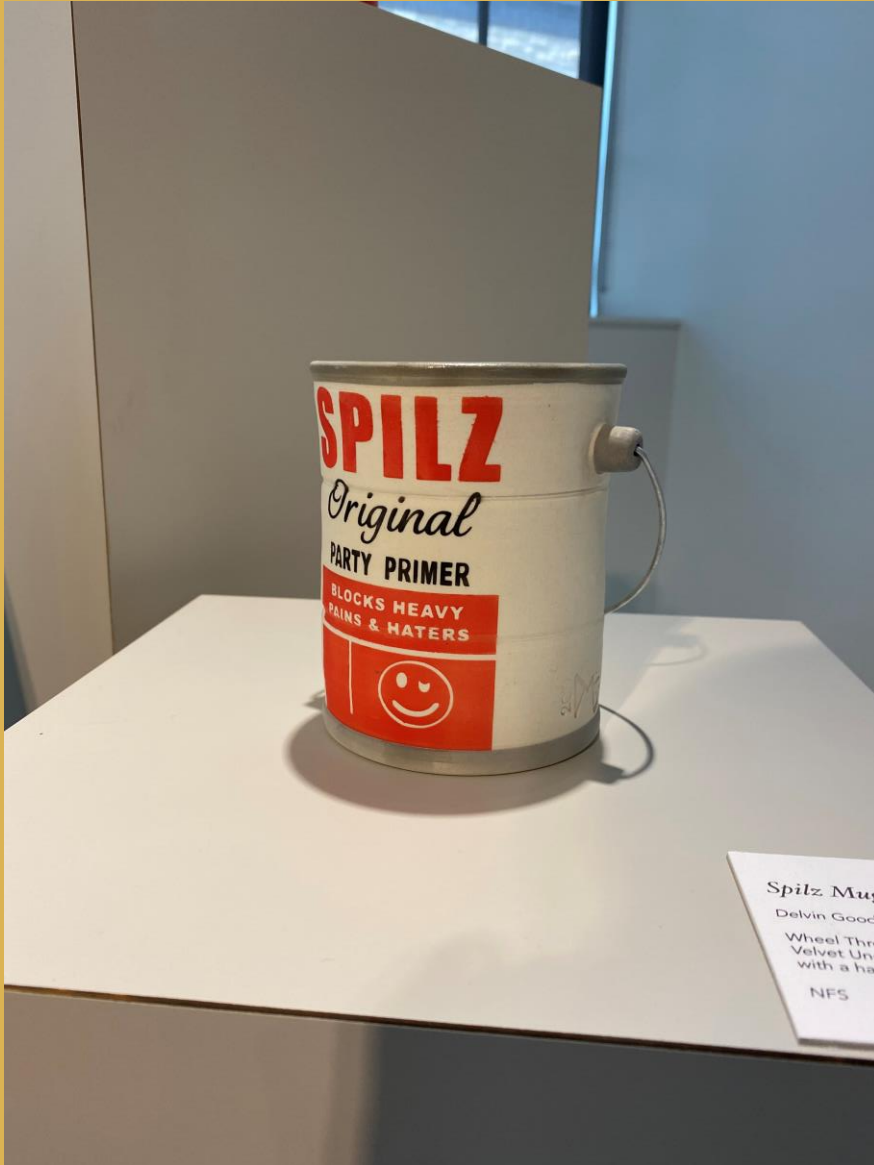

Spilz Mug

Delvin Goode

Wheel Thrown, Nara Porcelain, Amaco Velvet
Underglaze graphics, wire handle, with a hand
crafted poster board box

NFS

MT

FORT HAYS STATE UNIVERSITY'S
MOSS-THORNS
GALLERY of ART

& The Patricia A. Schmidt Gallery Lobby