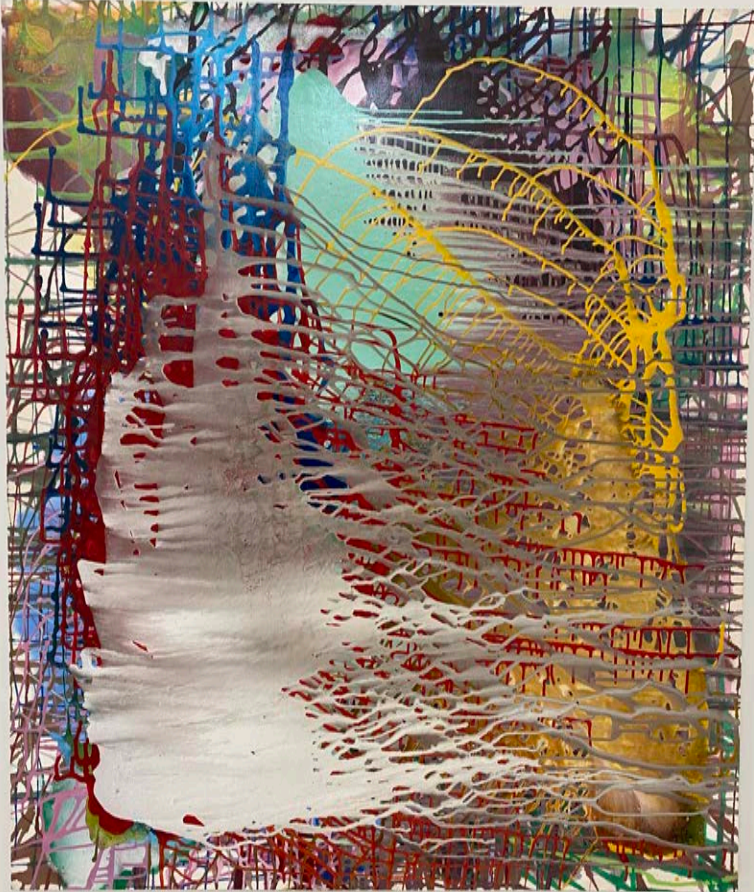

In The Woods

Wendy Tan
Latex paint on canvas
$3000