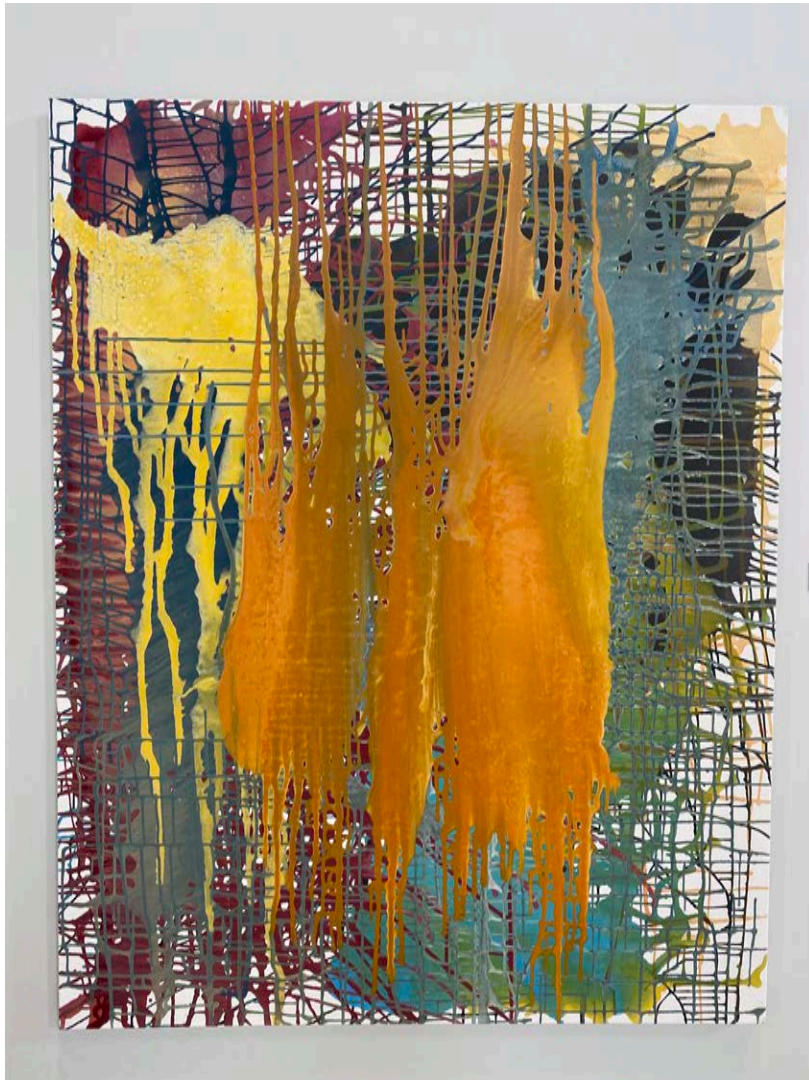

## *Watering Hole*

Wendy Tan  
Bronze and Resin  
\$1000 or \$150 each

*Hidden City*

Wendy Tan  
Latex paint on canvas  
\$3000

*Two Friends*

Wendy Tan  
Bronze  
Sold

*The Orange's Barrier*

Wendy Tan  
Latex paint on canvas  
\$3000