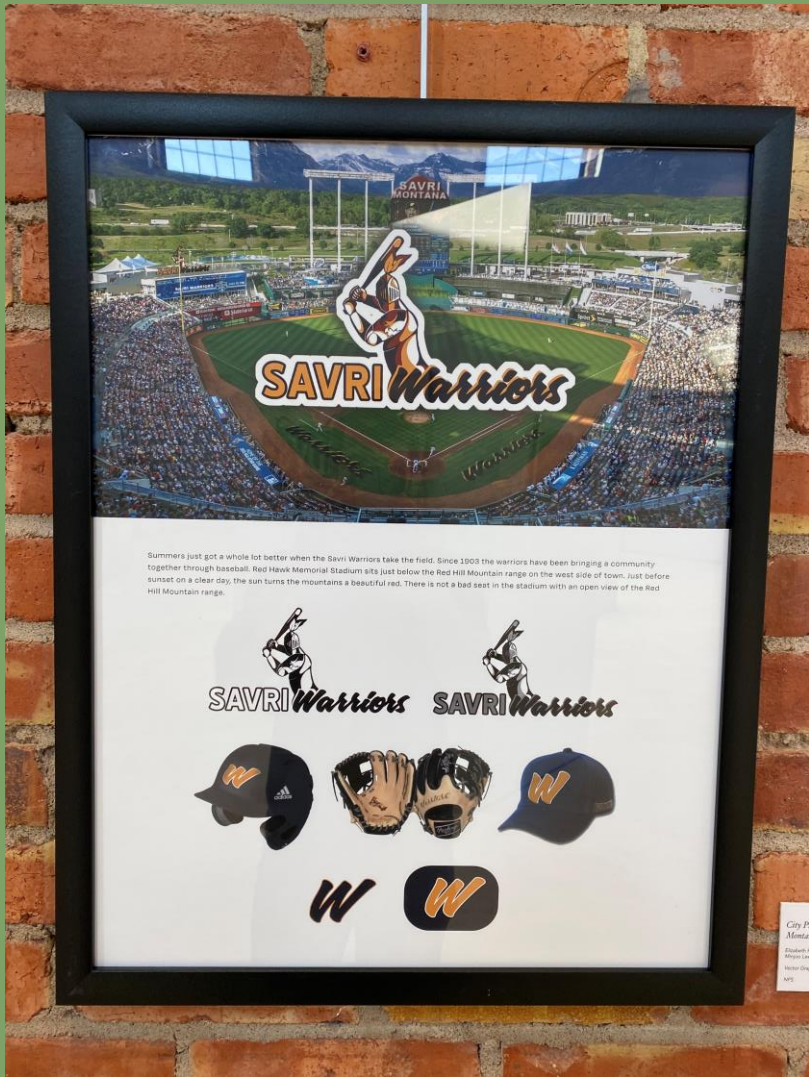

GRATITUDE

City Project: Savri, Montana, City Branding

Elizabeth Reimer, Thomas Giebler,
Minjoo Lee
Vector Image
NFS

City Project: Savri, Montana, MLB

Elizabeth Reimer, Thomas Giebler,
Minjoo Lee
Vector Image and Photography
NFS

City Project: Savri, Montana, MLB

Elizabeth Reimer, Thomas Giebler,
Minjoo Lee
Vector Image and Illustration
NFS

Red Hills University was found by William Savri, Adolf Bowers, Lillian Meyer, Michael Jenkins, and John Stance. All doctors that came to this area to research more on the Shidhisse that held medical wonders. RHU received its name from the influence of the reddish color of the Shidhisse plant that covered the eastern mountainside of where Savri is now. Since the late 1800s, Red Hills University has been one of the leading medical research institutions in homeopathic medicine. The main principles of the research date back to how Native Americans used and respected the land. RHU also provides a well-rounded education in the non-medical field, with business, law, agriculture, arts, and informatics.