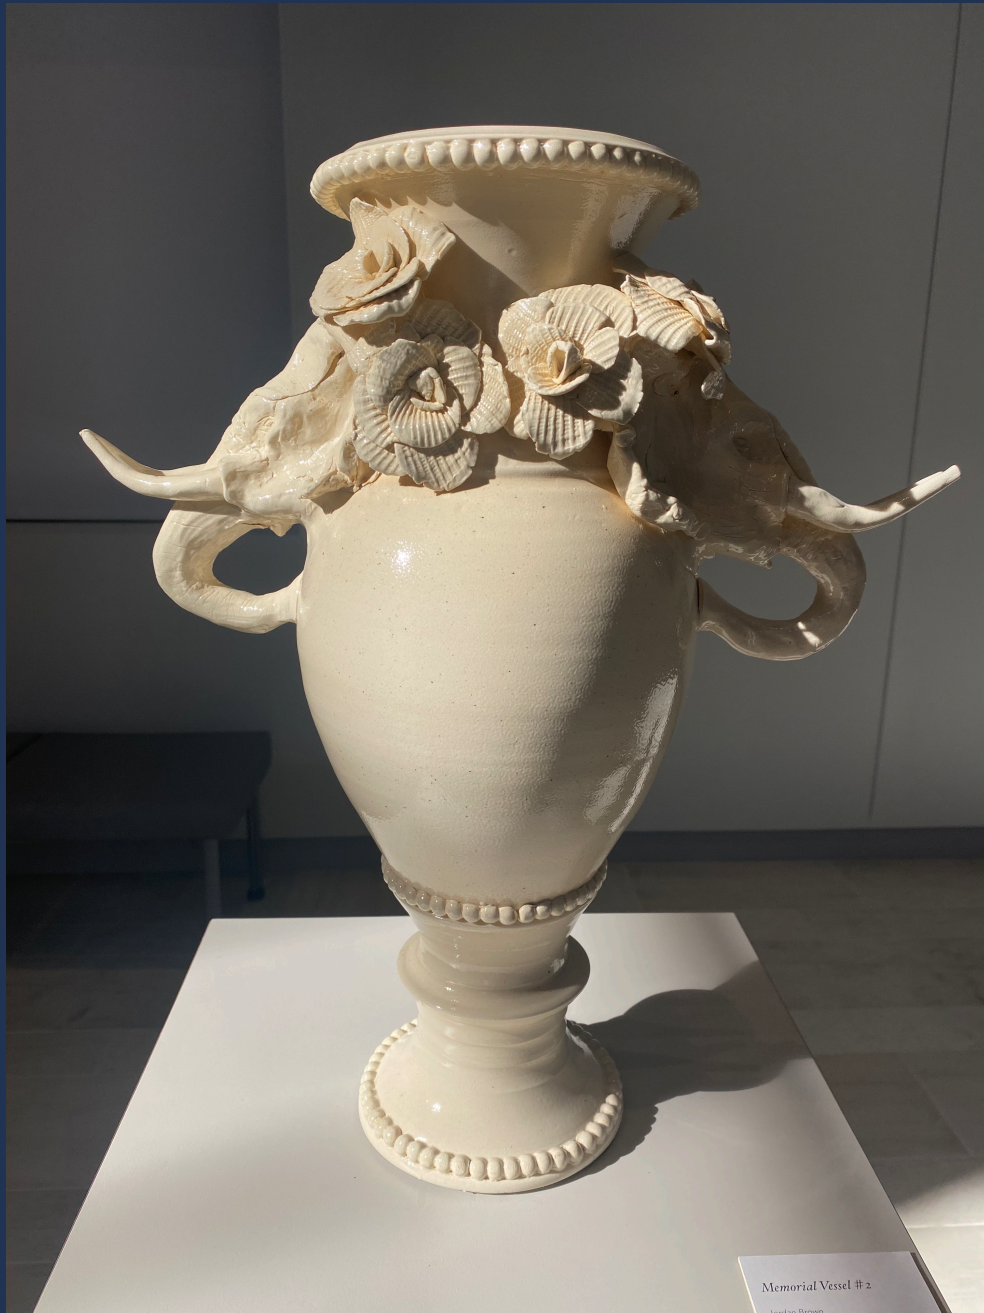

Memorial Vessel #2

Jordan Brown

Porcelain clay, Soda-fired

16" x 9" x 18"

$350