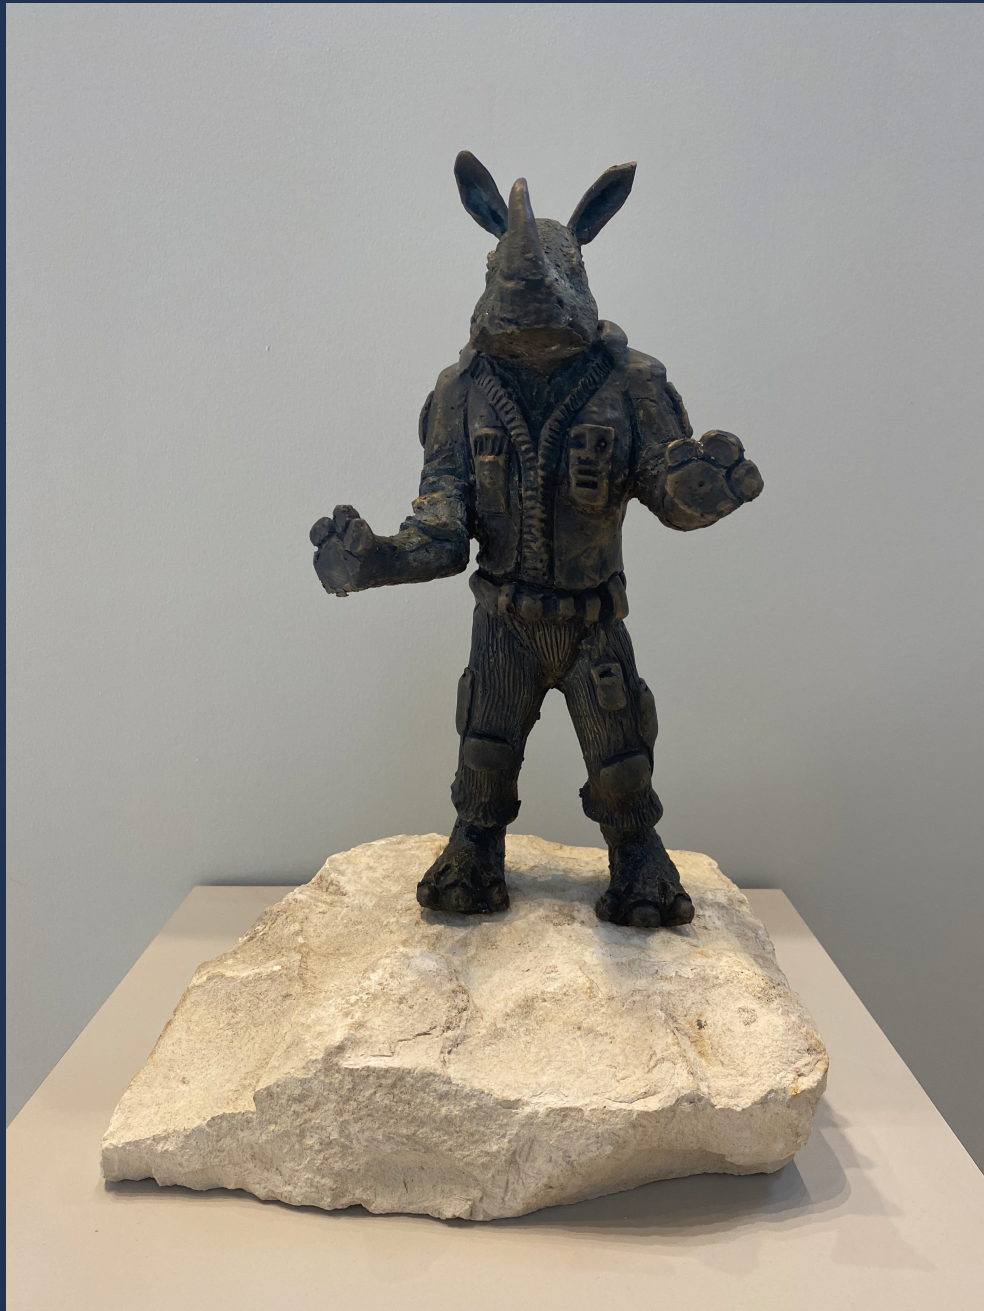

Rhino Warrior

Jordan Brown

Bronze and Wood

7" x 7" x 12"

$300