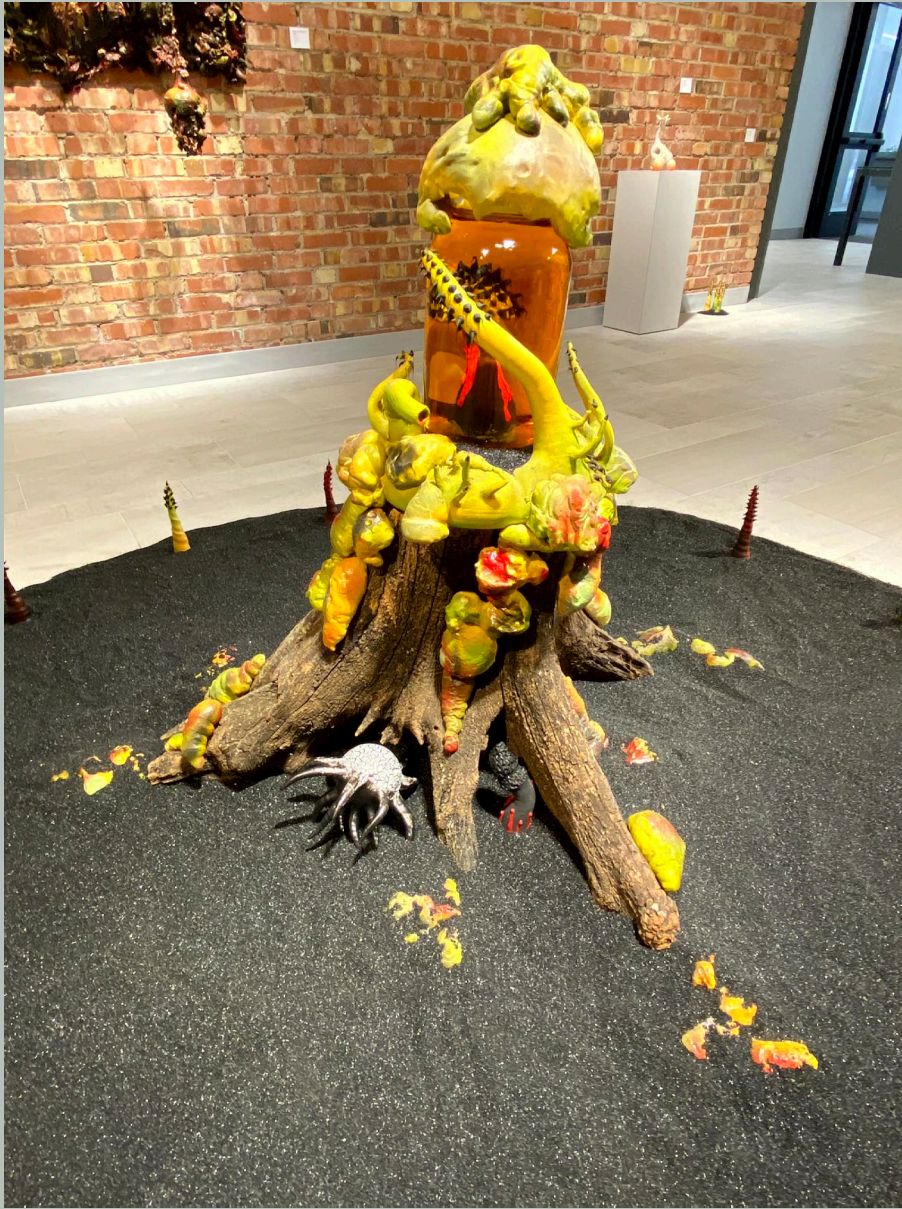

-
- Ascidian Tunicate
 - Stoneware and Glaze
 - 12" x 12" x 11"

-
- Mater
 - Clay, glaze, and mixed media
 - 38" x 83" x 87"

-
- Maxima Incrementum Tapete
 - Mixed media
 - 52" x 49" x 14"

-
- Ignifer Spina
 - Stoneware and glaze
 - 12" x 6" x 6"