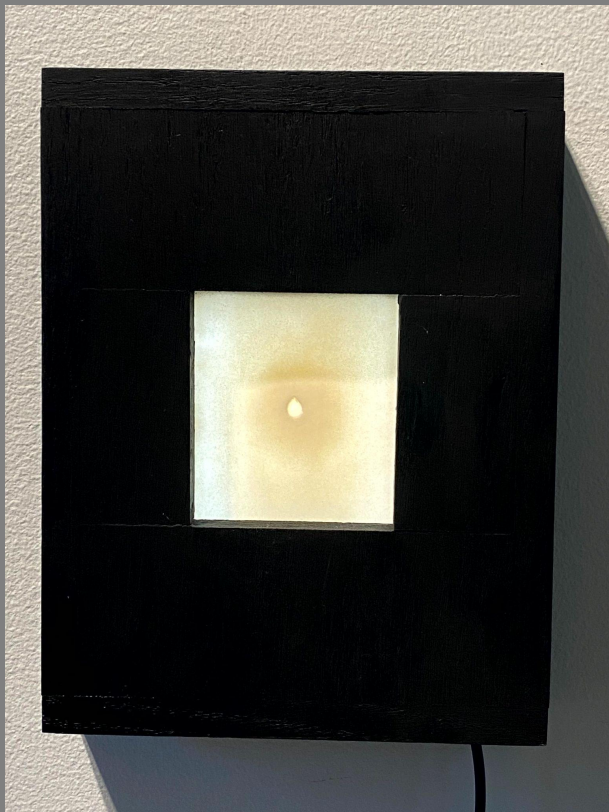

New/Cleansed

Heart

Bethany Panhorst
Porcelain, Wood, Light
Panel
\$500

Shining Eyes

Bethany Panhorst
Porcelain, Wood, Light Panel
NFS

Unless a Seed Dies

Bethany Panhorst
Porcelain, Wood, Light Panel
\$500

Of Dust