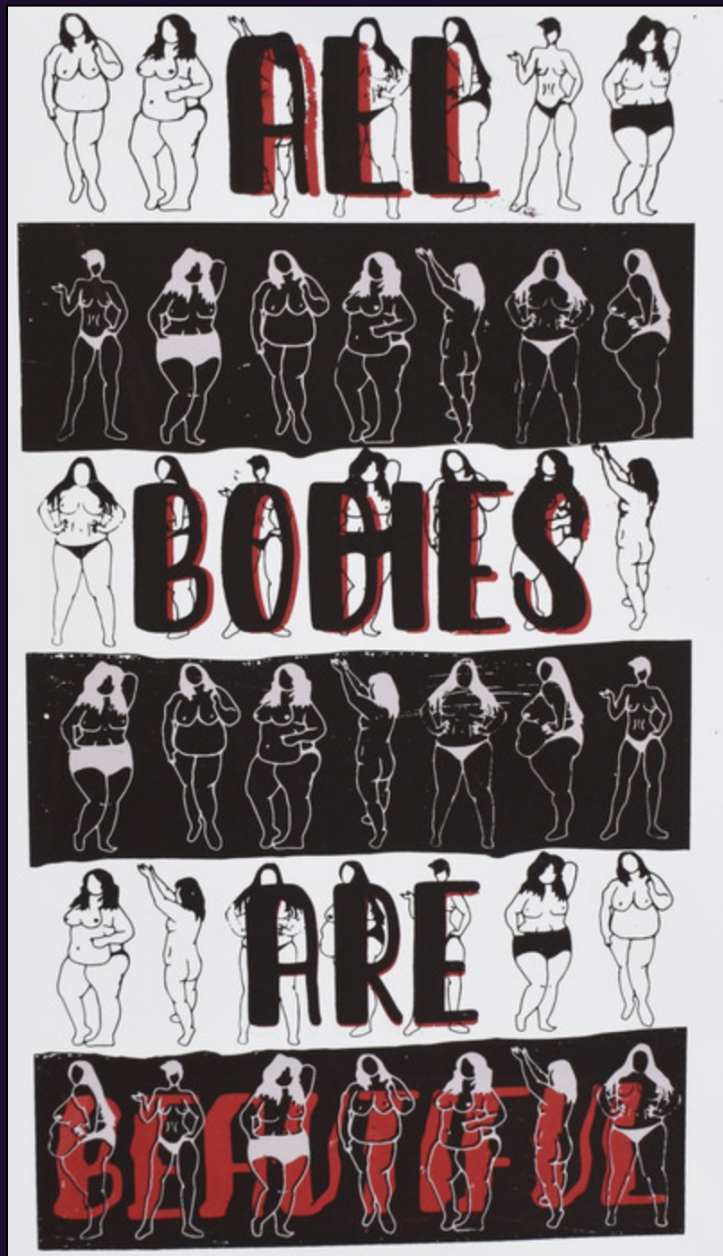

# American Country / Rustic Kitchen

Courtney Jones

Digital

18" x 24"

2023

NFS

*All Bodies*

Anita Mockry