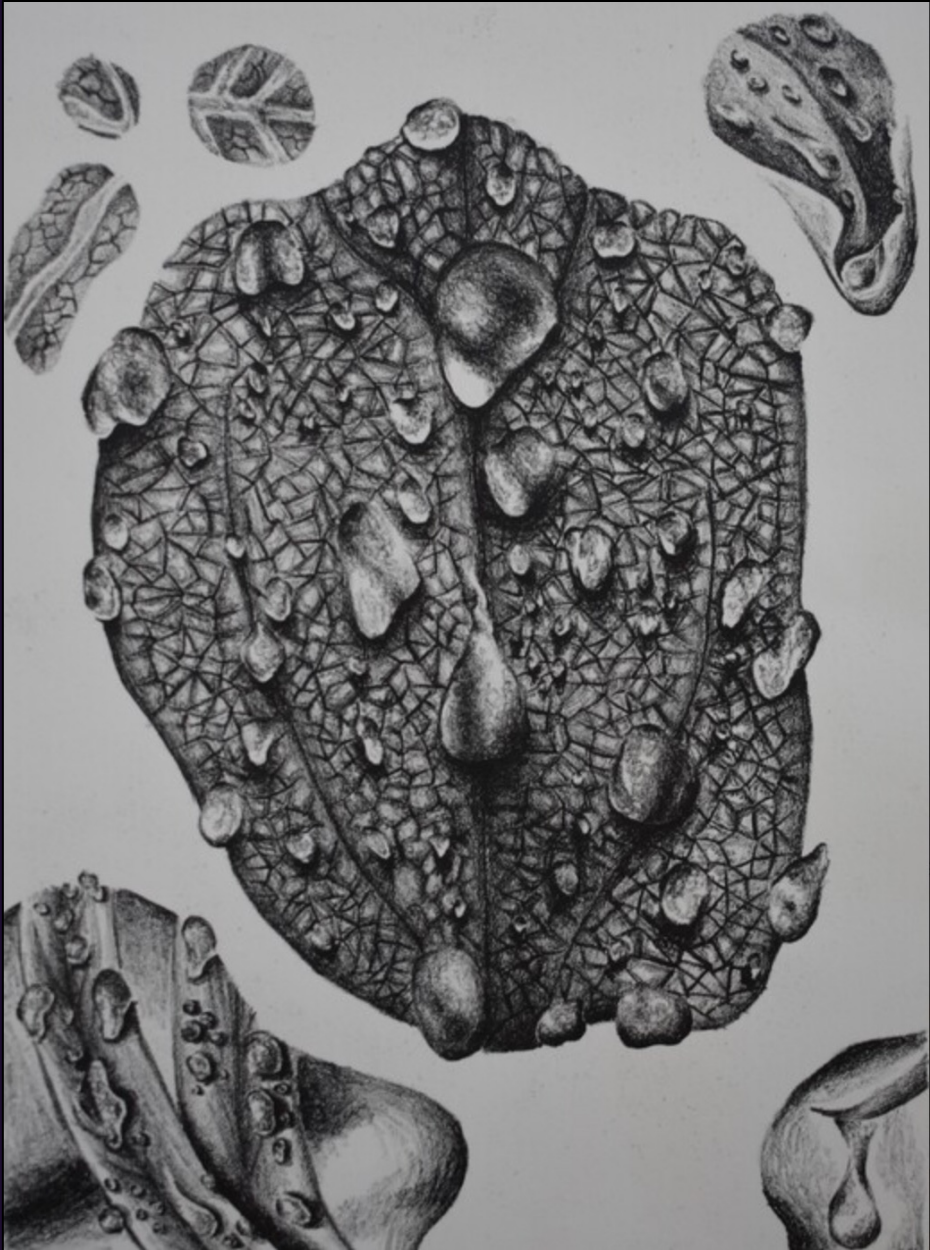

*Painted Plaster Sculpture*

*12" x 14" x 6"*

*2022*

*NFS*

Charcoal

30" x 22.5"

2022

NFS

*Change*

Mariah Dechant

Printmaking

12" x 8.75"