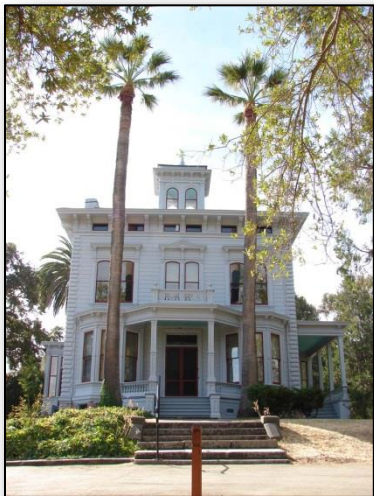

## Henry David Thoreau (1817–1862)

**Henry David Thoreau Cabin Replica, Walden Pond State Reservation, Massachusetts**  
**Henry David Thoreau Cabin Interior, Walden Pond State Reservation, Massachusetts**  
(Photos: Mark Eberle, August 2011)

## John Muir (1838–1914)

**Strentzel-Muir House, John Muir NHS, Martinez, California, 1890–1914**  
**John Muir Study, John Muir NHS, Martinez, California**  
(Photos: Mark Eberle, October 2010)

# Aldo Leopold (1887–1948)

**Starker-Leopold House (Birthplace), Burlington, Iowa, 1887–1890 and 1900–1909**  
**Aldo Leopold Boyhood Home, Burlington, Iowa, 1890–1900**  
(Photos: Mark Eberle, November 2017)

**Mia Casita, US Forest Service, Tres Piedras, New Mexico, October 1912–April 1913**  
(Photo: Mark Eberle, November 2013)  
**The Shack, near Baraboo, Wisconsin, 1935–1948**  
(Photo: Mark Eberle, July 2010)