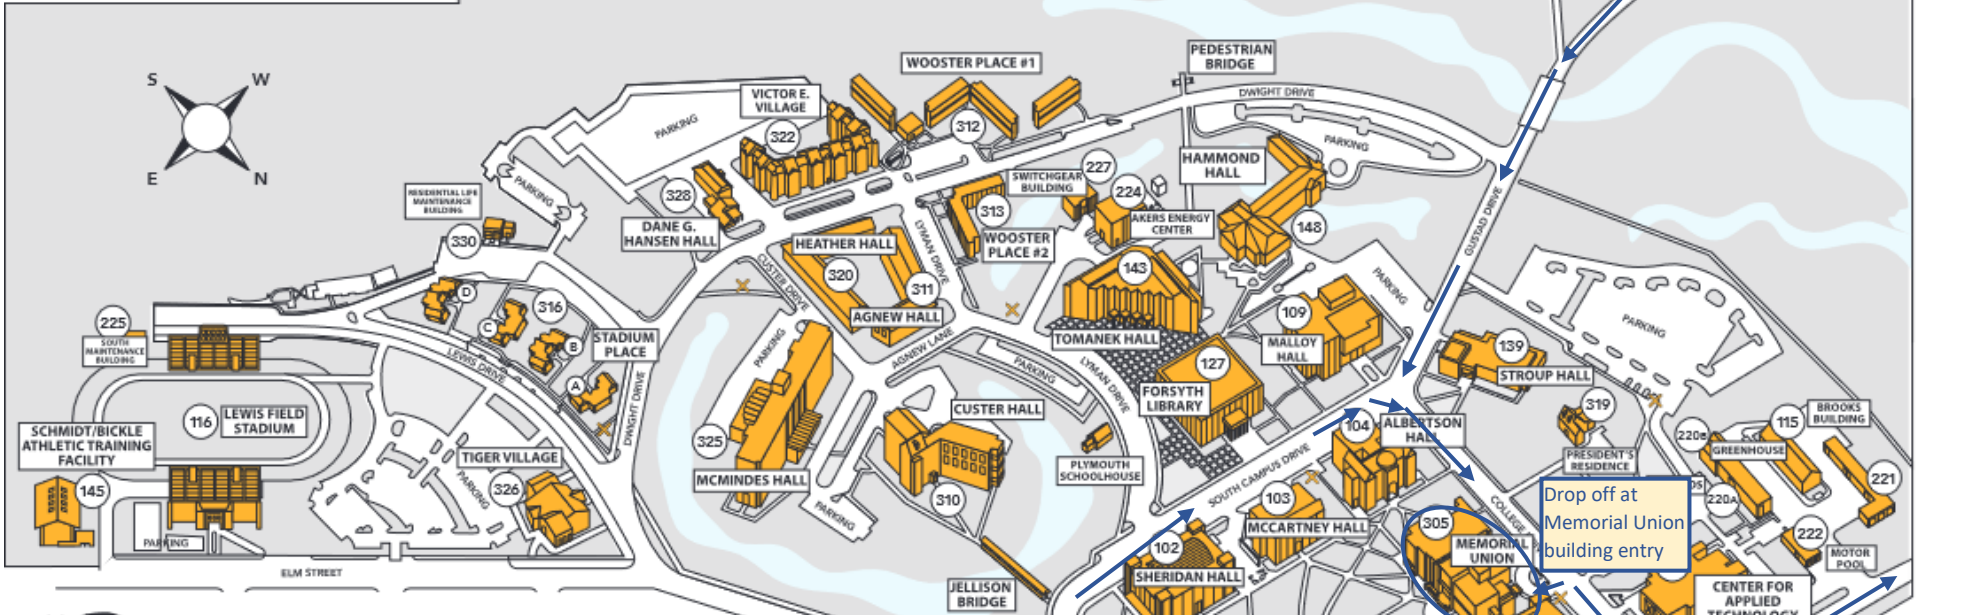

SUMMER 2022

Entry from US183 South  
Via 183 Bypass

Entry from I-70  
via 183 Bypass

School Vehicle/Bus  
Parking at Gross Mem.  
Coliseum (GMC)

Drop off at  
Memorial Union  
building entry

Back to GMC for  
parking after  
student drop off

FORT HAYS STATE  
UNIVERSITY

Scan the code to view our NEW virtual campus map!

Entry from West 8<sup>th</sup>  
Street through City  
of Hays

**ATHLETIC FACILITIES**

- 116 Lewis Field Stadium
- 138B Gross Memorial Coliseum
- 144 Larks Park
- 145 Schmidt-Bickle Indoor Training Facility
- 146 Soccer Stadium
- 149 Track and Field Facility

**RESIDENTIAL FACILITIES**

- 310 Custer Hall
- 311 Agnew Hall
- 312 Wooster Place No. 1 (A-D)
- 313 Wooster Place No. 2 (E-F)
- 316 Stadium Place (A-D)
- 319 President's Residence
- 320 Heather Hall
- 322 Victor E. Village
- 326 Tiger Village
- 325 McMinda Hall
- 328 Dane G. Hansen Hall

**SERVICE BUILDINGS**

- 115 Brooks Building
- 220A Grounds
- 220B Greenhouse
- 221 C.A. Witt Building
- 222 Maintenance/Warehouse
- 224 Alkera Energy Center
- 225 South Maintenance Bldg.
- 227 Switchgear Bldg.
- 330 Res. Life Maintenance Bldg.