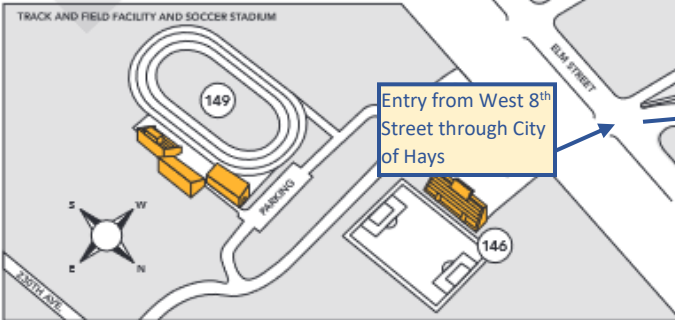

SUMMER 2022

Entry from US183 South  
Via 183 Bypass

Entry from I-70  
via 183 Bypass

School Vehicle/Bus  
Parking at Gross Mem.  
Coliseum (GMC)

Drop off at  
Memorial Union  
building entry

Back to GMC for  
parking after  
student drop off

FORT HAYS STATE  
UNIVERSITY

Scan the code to view our NEW virtual campus map!

Entry from West 8<sup>th</sup>  
Street through City  
of Hays

**ATHLETIC FACILITIES**

- 116 Lewis Field Stadium
- 138B Gross Memorial Coliseum
- 144 Larks Park
- 145 Schmidt-Bickle Indoor Training Facility
- 146 Soccer Stadium
- 149 Track and Field Facility