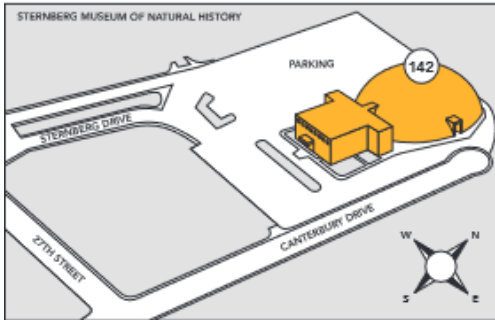

SUMMER 2022

Entry from US183 South  
Via 183 Bypass

Entry from I-70  
via 183 Bypass

School Vehicle/Bus  
Parking at Gross Mem.  
Coliseum (GMC)

Drop off at  
Memorial Union  
building entry

Back to GMC for  
parking after  
student drop off

FORT HAYS STATE  
UNIVERSITY

Scan the code to view our NEW virtual campus map!

Entry from West 8<sup>th</sup>  
Street through City  
of Hays

**ATHLETIC FACILITIES**

- 116 Lewis Field Stadium
- 138B Gross Memorial Coliseum
- 144 Larks Park
- 145 Schmidt-Bickle Indoor Training Facility
- 146 Soccer Stadium
- 149 Track and Field Facility