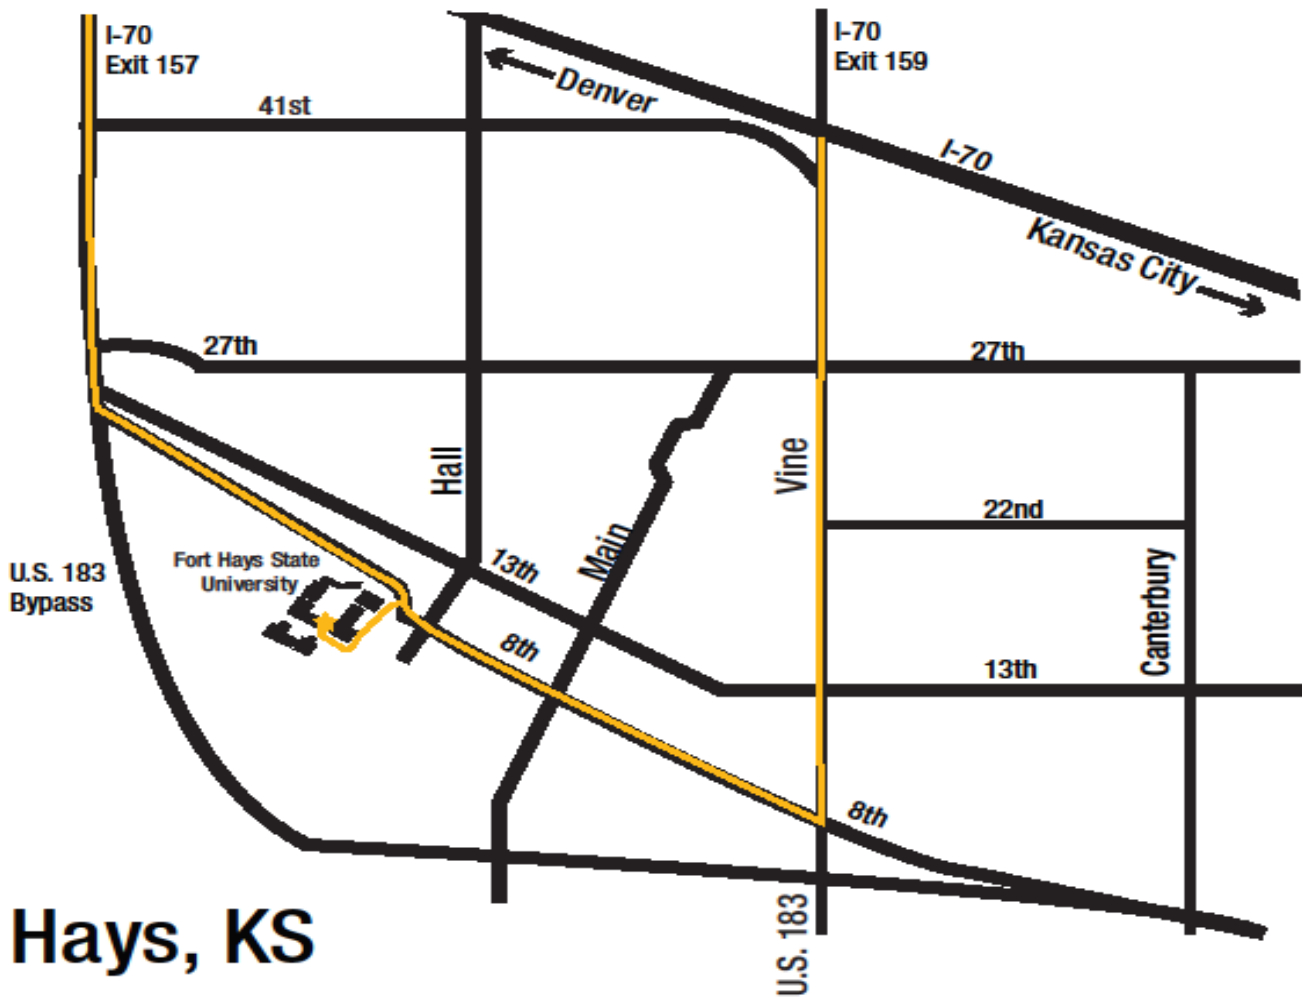

TRUCK DRIVING DIRECTIONS:

To get to Beach/Schmidt from I-70 take the 159 exit south. Drive south 2.5 miles to 8th St. Turn west on 8th St. Drive 1.5 miles west to Park St. Turn south on Park St. Drive .5 miles south to the blinking stop light. Follow the curve approximately 150 yards to the parking lot between Sheridan Hall and McCartney Hall The loading dock is located in this parking lot.

See attached maps on this page and the next for direction clarity.

TRUCK DRIVING DIRECTIONS (cont):

Campus Map: