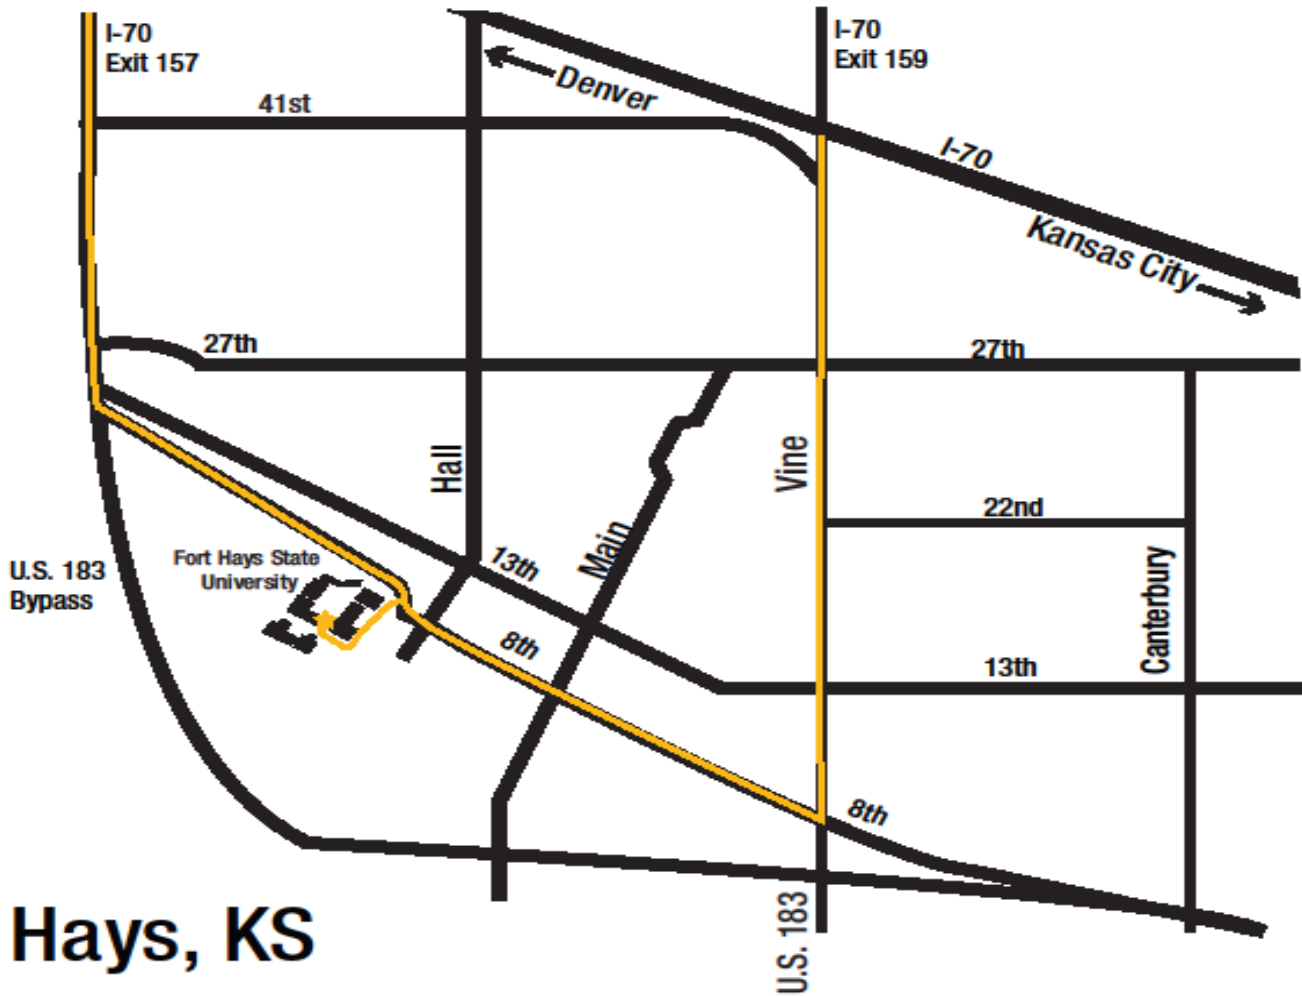

TRUCK DRIVING DIRECTIONS:

To get to Beach/Schmidt from I-70 take the 159 exit south. Drive south 2.5 miles to 8th St. Turn west on 8th St. Drive 1.5 miles west to Park St. Turn south on Park St. Drive .5 miles south to the blinking stop light. Follow the curve approximately 150 yards to the parking lot between Sheridan Hall and McCartney Hall The loading dock is located in this parking lot.

See attached maps on this page and the next for direction clarity.

TRUCK DRIVING DIRECTIONS (cont):

Campus Map: