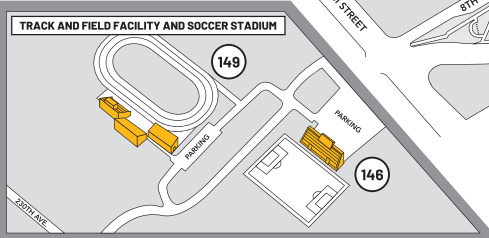

A B C D E F G H I J K L M N O P Q R S T U V

1
2
3
4
5
6
7
8
9
10
11
12
13

FORT HAYS STATE UNIVERSITY

- ATHLETIC FACILITIES:**
- 116 Lewis Field Stadium
 - 138B Gross Memorial Coliseum
 - 141 Bickle-Schmidt Athletic Complex
 - 144 Tiger Field
 - 146 Soccer Stadium
 - 147 Schmidt-Bickle Indoor Training Facility
 - 149 Track and Field Facility
 - 507 Moeckel Field

- RESIDENTIAL FACILITIES:**
- 310 Custer Hall
 - 312 Wooster Place #1(A-D)
 - 313 Wooster Place #2(E-F)
 - 316 Stadium Place (A-D)
 - 318 Agnew Hall
 - 319 President's Residence
 - 320 Heather Hall
 - 322 Victor E. Village
 - 325 McMindes Hall
 - 326 Tiger Village
 - 328 Dane G. Hansen Hall