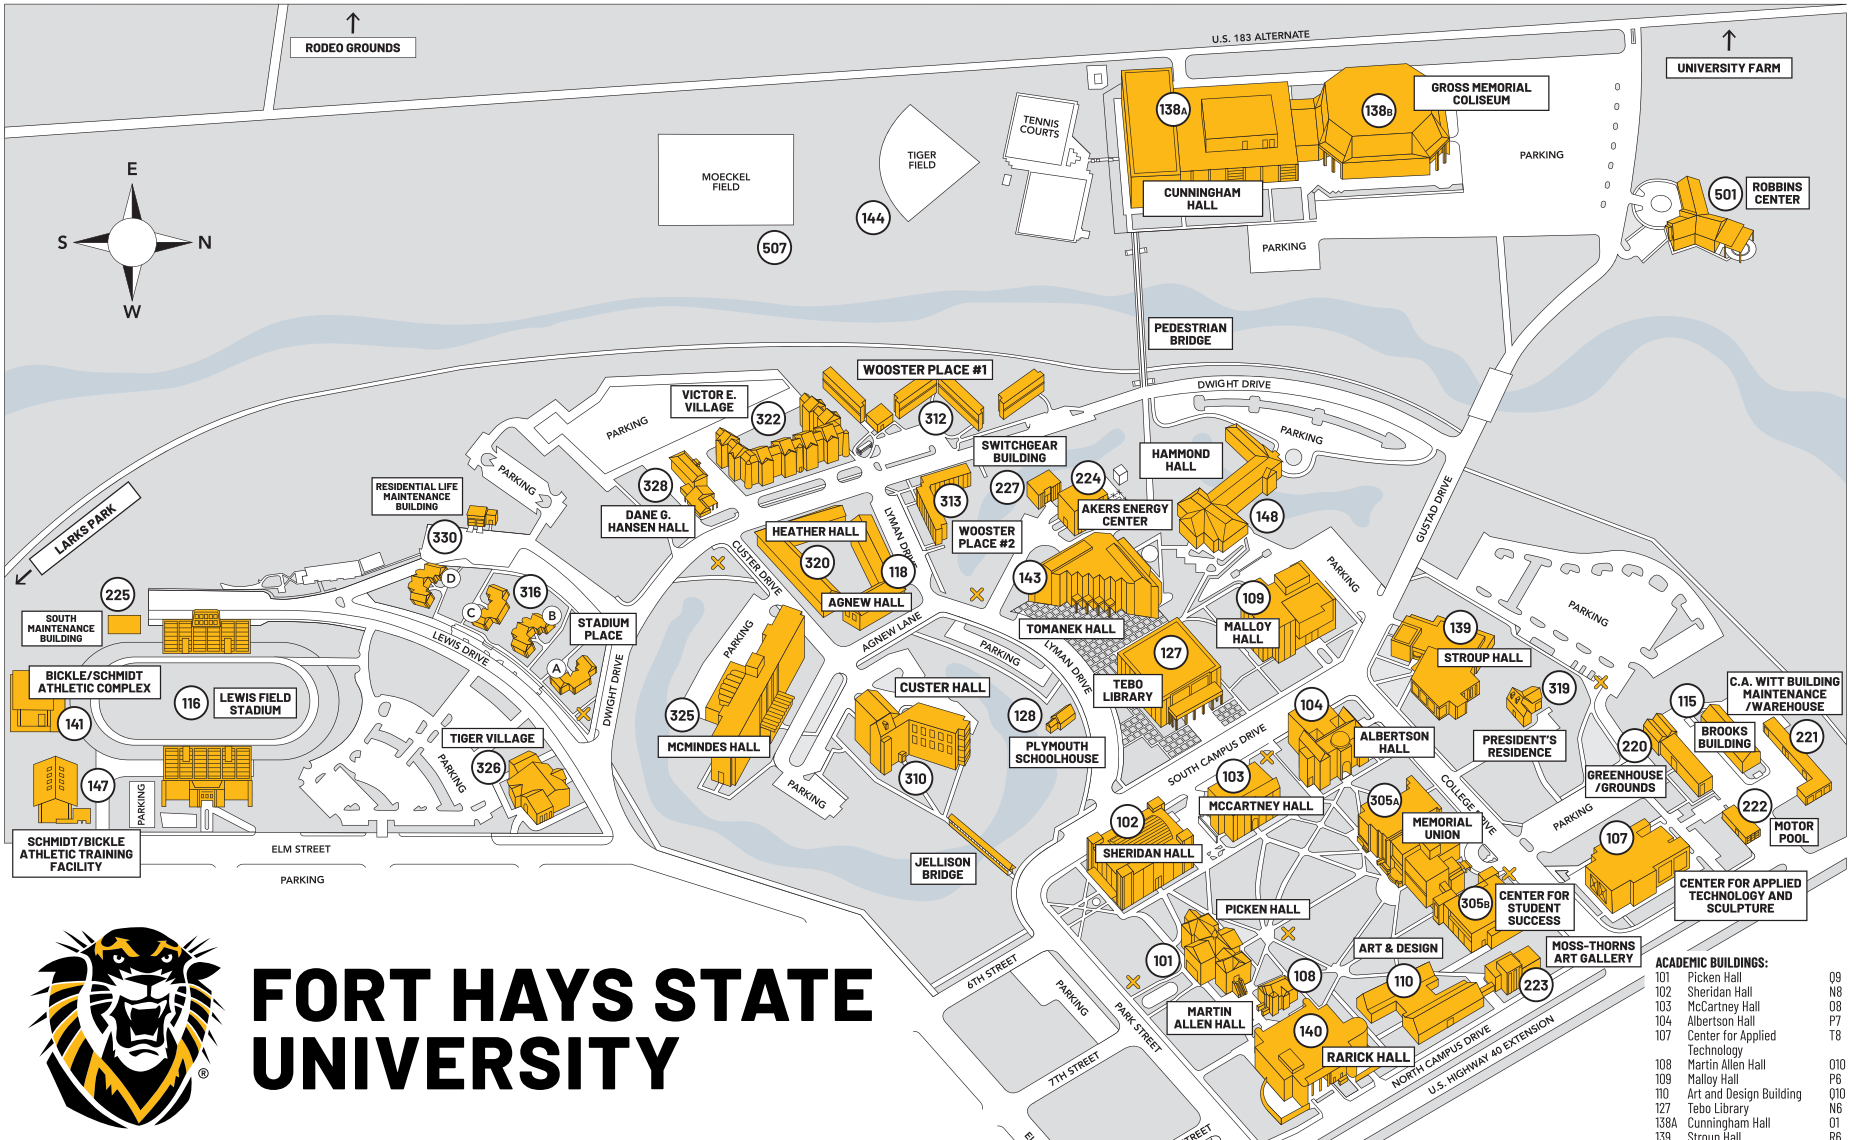

A B C D E F G H I J K L M N O P Q R S T U V

1
2
3
4
5
6
7
8
9
10
11
12
13

FORT HAYS STATE UNIVERSITY

- ATHLETIC FACILITIES:**
- 116 Lewis Field Stadium
 - 138B Gross Memorial Coliseum
 - 141 Bickle-Schmidt Athletic Complex
 - 144 Tiger Field
 - 146 Soccer Stadium
 - 147 Schmidt-Bickle Indoor Training Facility
 - 149 Track and Field Facility
 - 507 Moeckel Field

- RESIDENTIAL FACILITIES:**
- 310 Custer Hall
 - 312 Wooster Place #1(A-D)
 - 313 Wooster Place #2(E-F)
 - 316 Stadium Place (A-D)
 - 318 Agnew Hall
 - 319 President's Residence
 - 320 Heather Hall
 - 322 Victor E. Village
 - 325 McMindes Hall
 - 326 Tiger Village
 - 328 Dane G. Hansen Hall

- ACADEMIC BUILDINGS:**
- 101 Picken Hall
 - 102 Sheridan Hall
 - 103 McCartney Hall
 - 104 Albertson Hall
 - 107 Center for Applied Technology
 - 108 Martin Allen Hall
 - 109 Malloy Hall
 - 110 Art and Design Building
 - 127 Tebo Library
 - 138A Cunningham Hall
 - 139 Stroup Hall
 - 140 Rarick Hall
 - 142 Sternberg Museum
 - 143 Tomaneck Hall
 - 148 Hammond Hall
 - 223 Moss-Thorns Gallery
 - 128 Plymouth Schoolhouse

- 09
- N8
- P7
- T8
- O10
- P6
- O10
- N6
- O1
- R6
- P10
- H12
- N6
- O5
- R10
- M7
- U7
- T8
- W7
- U8
- N5
- A8
- M5
- F5