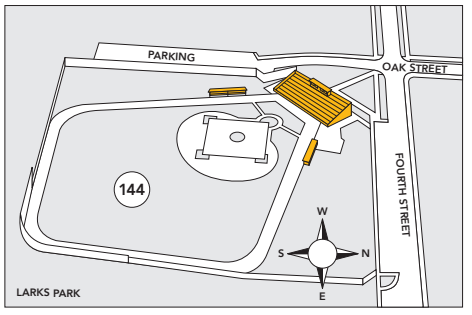

A B C D E F G H I J K L M N O P Q R S T U V

1
2
3

FALL 2021

4
5
6
7
8