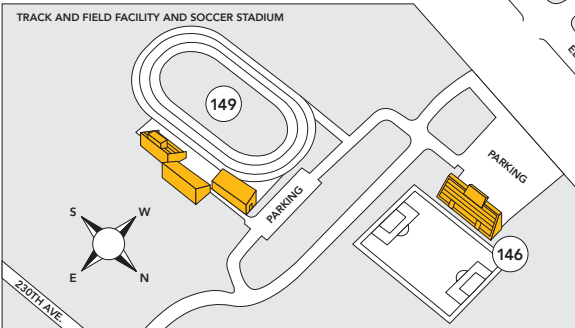

1. **ATHLETIC FACILITIES**
2. 116 Lewis Field Stadium
   - 138B Gross Memorial Coliseum
   - 144 Larks Park
   - 145 Schmidt-Bickle Indoor Training Facility
   - 146 Soccer Stadium
   - 149 Track and Field Facility

1. **AUXILIARY ENTERPRISES**
2. 305 Memorial Union
   - 306 Center for Student Success
   - 501 Robbins Center

1. **ACADEMIC BUILDINGS**
2. 101 Picken Hall
   - 102 Sheridan Hall
   - 103 McCartney Hall
   - 104 Albertson Hall
   - 106A Art and Design Building
   - 106B Moss-Thorns Gallery
   - 107 Center For Applied Tech.
   - 108 Martin Allen Hall
   - 109 Malloy Hall
   - 127 Forsyth Library
   - 138A Cunningham Hall
   - 139 Stroup Hall
   - 140 Rarick Hall
   - 142 Beach Hall
   - 143 Tomanek Hall
   - 148 Hammond Hall

1. **SERVICE BUILDINGS**
2. 115 Brooks Building
   - 225A Grounds
   - 220B Greenhouse
   - 221 C.A. Witt Building
   - 222 Maintenance/Warehouse
   - 223 Motor Pool
   - 224 Akers Energy Center
   - 225 South Maintenance Bldg.
   - 227 Switchgear Bldg.
   - 330 Res. Life Maintenance Bldg.

- O10
- N8
- O8
- P7
- R10
- S10
- T9
- P10
- P6
- N7
- O1
- R6
- P10
- E12
- N6
- O5

- U7
- U8
- T7
- V8
- V8
- N5
- A6
- M5
- F5