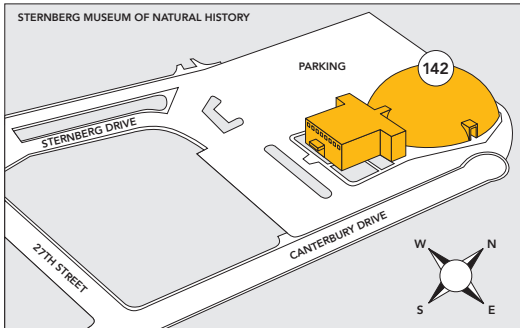

1. **ATHLETIC FACILITIES**
2. 116 Lewis Field Stadium
   - 138B Gross Memorial Coliseum
   - 144 Larks Park
   - 145 Schmidt-Bickle Indoor Training Facility
   - 146 Soccer Stadium
   - 149 Track and Field Facility

1. **AUXILIARY ENTERPRISES**
2. 305 Memorial Union
   - 306 Center for Student Success
   - 501 Robbins Center

1. **ACADEMIC BUILDINGS**
2. 101 Picken Hall
   - 102 Sheridan Hall
   - 103 McCartney Hall
   - 104 Albertson Hall
   - 106A Art and Design Building
   - 106B Moss-Thorns Gallery
   - 107 Center For Applied Tech.
   - 108 Martin Allen Hall
   - 109 Malloy Hall
   - 127 Forsyth Library
   - 138A Cunningham Hall
   - 139 Stroup Hall
   - 140 Rarick Hall
   - 142 Beach Hall
   - 143 Tomanek Hall
   - 148 Hammond Hall

1. **SERVICE BUILDINGS**
2. 115 Brooks Building
   - 225A Grounds
   - 220B Greenhouse
   - 221 C.A. Witt Building
   - 222 Maintenance/Warehouse
   - 223 Motor Pool
   - 224 Akers Energy Center
   - 225 South Maintenance Bldg.
   - 227 Switchgear Bldg.
   - 330 Res. Life Maintenance Bldg.

- O10
- N8
- O8
- P7
- R10
- S10
- T9
- P10
- P6
- N7
- O1
- R6
- P10
- E12
- N6
- O5

- U7
- U8
- T7
- V8
- V8
- N5
- A6
- M5
- F5