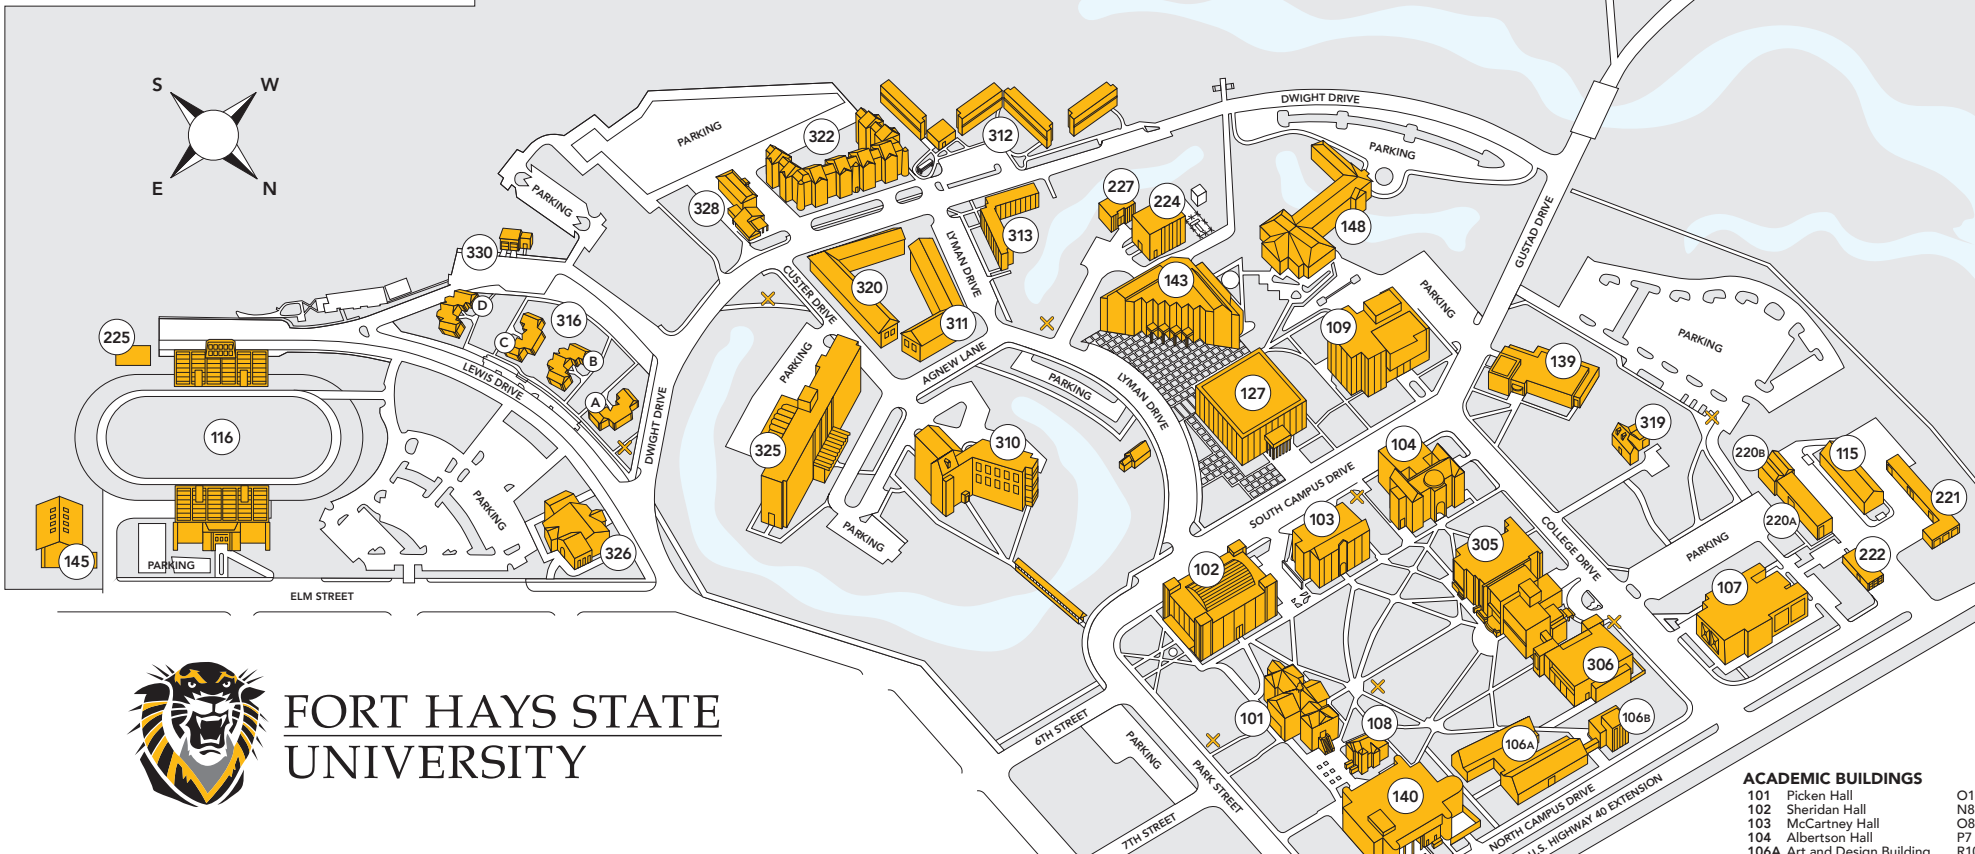

9
10

FORT HAYS STATE UNIVERSITY

11
12
13